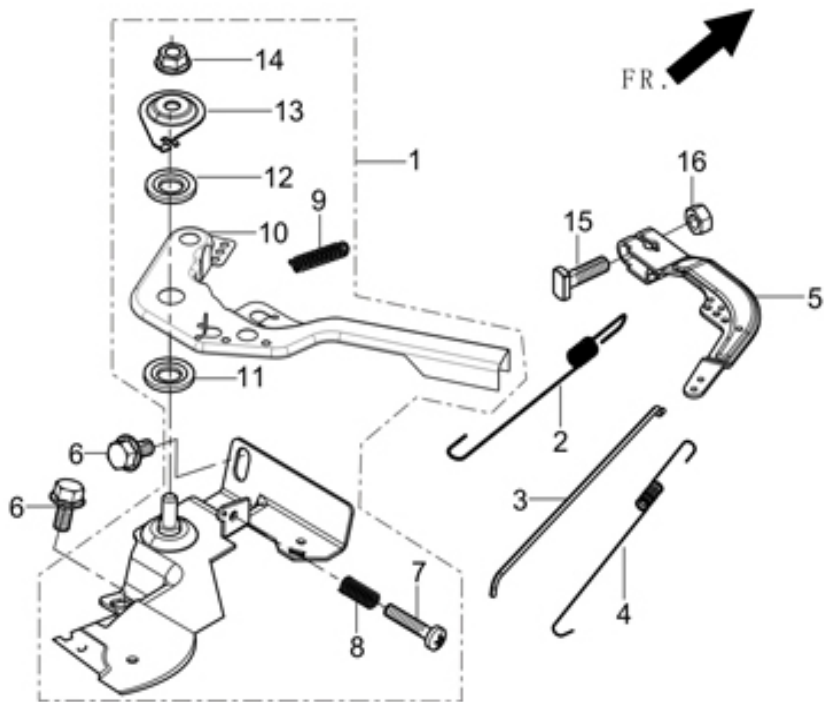

CONTROL ASSY, THROTTLE

REF.NO.	DESCRIPTION	art	Q'TY
1	CONTROL ASSY, THROTTLE	U210-00088	1
2	SPRING, GOVERNOR	U210-00156	1
3	ROD, GOVERNER	U210-00090	1
4	SPRING, THROTTLE VALVE RETURNING	U210-00091	1
5	SUPPORT SUBASSEMBLY, GOVERNOR	U210-00092	1
6	BOLT	U210-00060	2
15	BOLT, GOVERNOR SUPPORT	U210-00094	1
16	NUT	U100-00057	1