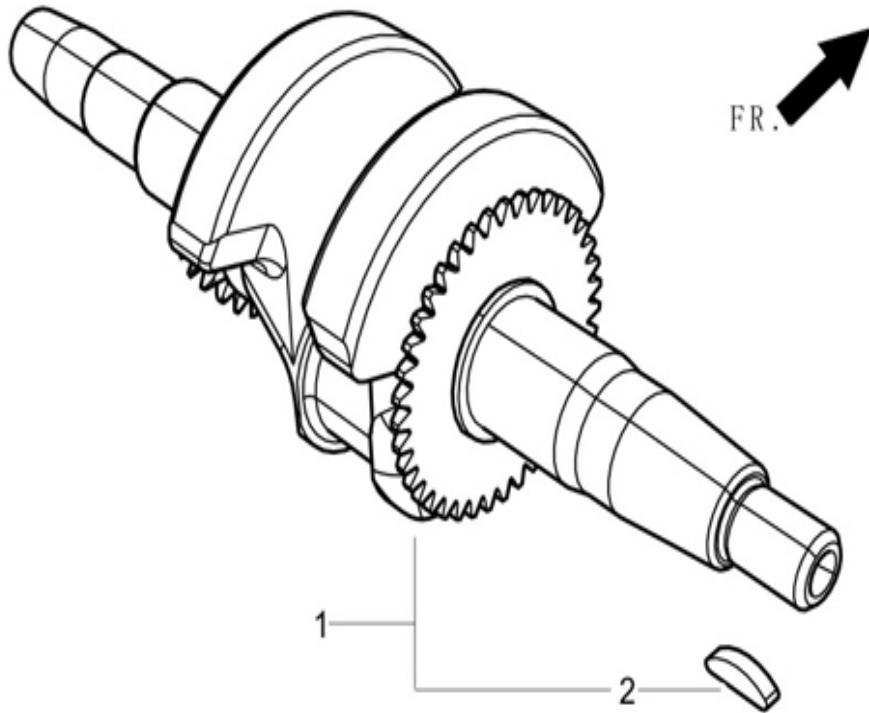

## HEAD SUBASSEMBLY, CYLINDER / PLUG, SPARK

REF.NO.	DESCRIPTION	art	Q'TY
4	GASKET, CYLINDER HEAD	UG210-00031	1
5	COVER SUBASSEMBLY, CYLINDER HEAD	UG210-00032	1
6	GASKET, CYLINDER HEAD COVER	U100-00004	1
7	TUBE, BREATHER	U210-00004	1
8	BOLT	U210-00005	4
9	STUD	U210-00006	2
10	STUD	U210-00007	2
11	PIN	U210-00098	2
12	BOLT, CYLINDER HEAD	U210-00009	4
13	PLUG, SPARK	UG210-00001	1
14	HEAD SUBASSEMBLY, CYLINDER	UG210-00002	1

**CRANKCASE. / GEAR ASSY, GOVERNOR.**

REF.NO.	DESCRIPTION	art	Q'TY
1	CRANKCASE SUBASSEMBLY	UG210-00003	1
2	SENSOR, ENGINE OIL	UG210-00004	1
3	GEAR ASSY, GOVERNOR	U210-00013	1
4	ARM, GOVERNOR	U210-00014	1
5	BOLT, DRAIN PLUG	U210-00015	2
6	WASHER	U210-00016	2
7	BEARING	U210-00017	1
8	SEAL, OIL	U210-00018	1
9	WASHER, GOVERNOR GEAR	U210-00019	1
10	PIN	U210-00020	1
11	BOLT	U210-00108	2

**ROD,CRANKSHAFT CONNETING**

REF.NO.	DESCRIPTION	art	Q'TY
1	CRANKSHAFT ASSY.	UG210-00008	1

**RING SET,OIL / ROD,CRANKSHAFT CONNETING**

REF.NO.	DESCRIPTION	art	Q'TY
2	CLIP, PISTON PIN	U210-00031	2
3	PISTON	UG210-00009	1
4	PIN, PISTON	U210-00033	1
5	ROD, CONNECTING	UG210-00010	1
7	RING, THE FIRST	UG210-00011	1
8	RING, THE SECON	UG210-00012	1
9	RING SET, OIL	UG210-00013	1

## TRAIN,VALVE / CAMSHAFT SUBASSEMBLY

REF.NO.	DESCRIPTION	art	Q'TY
1	CAMSHAFT ASSY.	U210-00038	1
3	VALVE, EXHAUST	UG210-00014	1
4	VALVE, INTAKE	U210-00040	1
5	SEAT, VALVE SPRING	U210-00041	1
6	RETAINER, EXHAUST VALVE	U210-00042	1
7	ROTATOR, VALVE	U210-00043	1
8	GUIDE, SEAL	U210-00044	1
9	TAPPET, VALVE	U210-00118	2
10	LIFTER, VALVE	U210-00119	2
11	PLATE SUBASSEMBLY, LIFTER STOPPER	U210-00047	1
12	BOLT, VALVE ADJUSTING	U210-00048	2
13	ROCKER, VALVE	U210-00049	2
14	NUT, VALVE ADJUSTING	U210-00050	2
15	NUT, VALVE LOCK	U210-00051	2
16	SPRING, VALVE	U210-00052	2