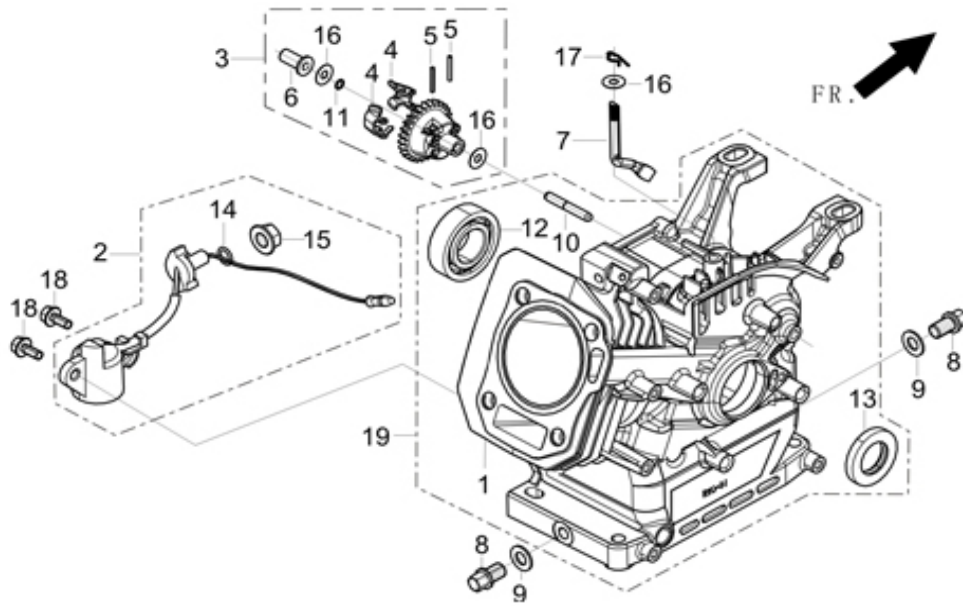

## HEAD SUBASSEMBLY, CYLINDER / PLUG, SPARK

REF.NO.	DESCRIPTION	art	Q'TY
4	GASKET, CYLINDER HEAD	UG210-00031	1
5	COVER SUBASSEMBLY, CYLINDER HEAD	UG210-00032	1
6	GASKET, CYLINDER HEAD COVER	U100-00004	1
7	TUBE, BREATHER	U210-00004	1
8	BOLT	U210-00005	4
9	STUD	U210-00006	2
10	STUD	U210-00007	2
11	PIN	U210-00098	2
12	BOLT, CYLINDER HEAD	U210-00009	4
13	PLUG, SPARK	UG210-00001	1
14	HEAD SUBASSEMBLY, CYLINDER	UG210-00002	1

**CRANKCASE. / GEAR ASSY, GOVERNOR.**

REF.NO.	DESCRIPTION	art	Q'TY
1	CRANKCASE SUBASSEMBLY	UG210-00003	1
2	SENSOR, ENGINE OIL	UG210-00004	1
3	GEAR ASSY, GOVERNOR	U210-00013	1
4	ARM, GOVERNOR	U210-00014	1
5	BOLT, DRAIN PLUG	U210-00015	2
6	WASHER	U210-00016	2
7	BEARING	U210-00017	1
8	SEAL, OIL	U210-00018	1
9	WASHER, GOVERNOR GEAR	U210-00019	1
10	PIN	U210-00020	1
11	BOLT	U210-00108	2

**ROD,CRANKSHAFT CONNETING**

REF.NO.	DESCRIPTION	art	Q'TY
1	CRANKSHAFT ASSY.	UG210-00008	1

**RING SET,OIL / ROD,CRANKSHAFT CONNETING**

REF.NO.	DESCRIPTION	art	Q'TY
2	CLIP, PISTON PIN	U210-00031	2
3	PISTON	UG210-00009	1
4	PIN, PISTON	U210-00033	1
5	ROD, CONNECTING	UG210-00010	1
7	RING, THE FIRST	UG210-00011	1
8	RING, THE SECON	UG210-00012	1
9	RING SET, OIL	UG210-00013	1

## TRAIN,VALVE / CAMSHAFT SUBASSEMBLY

REF.NO.	DESCRIPTION	art	Q'TY
1	CAMSHAFT ASSY.	U210-00038	1
3	VALVE, EXHAUST	UG210-00014	1
4	VALVE, INTAKE	U210-00040	1
5	SEAT, VALVE SPRING	U210-00041	1
6	RETAINER, EXHAUST VALVE	U210-00042	1
7	ROTATOR, VALVE	U210-00043	1
8	GUIDE, SEAL	U210-00044	1
9	TAPPET, VALVE	U210-00118	2
10	LIFTER, VALVE	U210-00119	2
11	PLATE SUBASSEMBLY, LIFTER STOPPER	U210-00047	1
12	BOLT, VALVE ADJUSTING	U210-00048	2
13	ROCKER, VALVE	U210-00049	2
14	NUT, VALVE ADJUSTING	U210-00050	2
15	NUT, VALVE LOCK	U210-00051	2
16	SPRING, VALVE	U210-00052	2