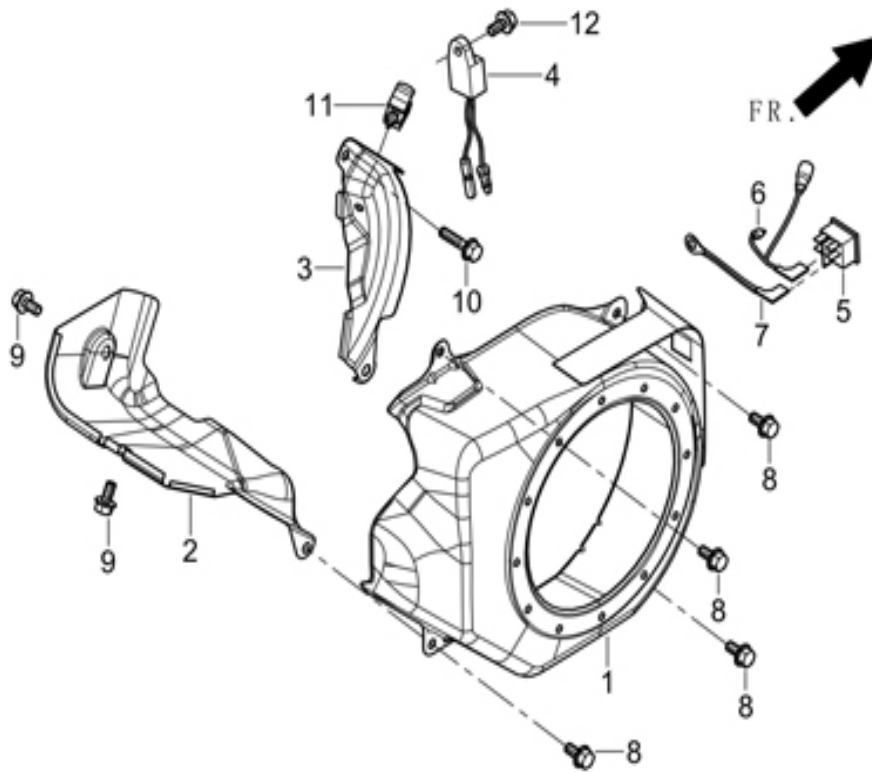

**ROD,CRANKSHAFT CONNETING**

REF.NO.	DESCRIPTION	art	Q'TY
1	CRANKSHAFT ASSY.	UG210-00008	1

**RING SET,OIL / ROD,CRANKSHAFT CONNETING**

REF.NO.	DESCRIPTION	art	Q'TY
2	CLIP, PISTON PIN	U210-00031	2
3	PISTON	UG210-00009	1
4	PIN, PISTON	U210-00033	1
5	ROD, CONNECTING	UG210-00010	1
7	RING, THE FIRST	UG210-00011	1
8	RING, THE SECON	UG210-00012	1
9	RING SET, OIL	UG210-00013	1

## TRAIN,VALVE / CAMSHAFT SUBASSEMBLY

REF.NO.	DESCRIPTION	art	Q'TY
1	CAMSHAFT ASSY.	U210-00038	1
3	VALVE, EXHAUST	UG210-00014	1
4	VALVE, INTAKE	U210-00040	1
5	SEAT, VALVE SPRING	U210-00041	1
6	RETAINER, EXHAUST VALVE	U210-00042	1
7	ROTATOR, VALVE	U210-00043	1
8	GUIDE, SEAL	U210-00044	1
9	TAPPET, VALVE	U210-00118	2
10	LIFTER, VALVE	U210-00119	2
11	PLATE SUBASSEMBLY, LIFTER STOPPER	U210-00047	1
12	BOLT, VALVE ADJUSTING	U210-00048	2
13	ROCKER, VALVE	U210-00049	2
14	NUT, VALVE ADJUSTING	U210-00050	2
15	NUT, VALVE LOCK	U210-00051	2
16	SPRING, VALVE	U210-00052	2

## STARTER,RECOIL

REF.NO.	DESCRIPTION	art	Q'TY
12	BOLT	U210-00005	4
13	CAP, RECOIL STARTER REEL END	UG210-00015	1
14	STARTER ASSY, RECOIL	UG210-00016	1

**SHROUD / SHIELD,LOWER**

REF.NO.	DESCRIPTION	art	Q'TY
1	SHROUD	UG210-00017	1
2	SHROUD, CYLINDER BODY	U210-00127	1
3	SHIELD,LOWER	U210-00057	1
4	PROTECTOR, OIL	U210-00124	1
5	SWITCH SUBASSEMBLY, STOP ENGINE	UG210-00018	1
6	WIRE, STOP ENGINE	UG210-00019	1
7	WIRE, STOP ENGINE SWITCH GROUNDING	UG210-00020	1
8	BOLT	U100-00046	4
9	BOLT	U210-00060	2
10	BOLT	U210-00061	1
11	COLLAR	UG210-00021	1
12	BOLT	U210-00060	1