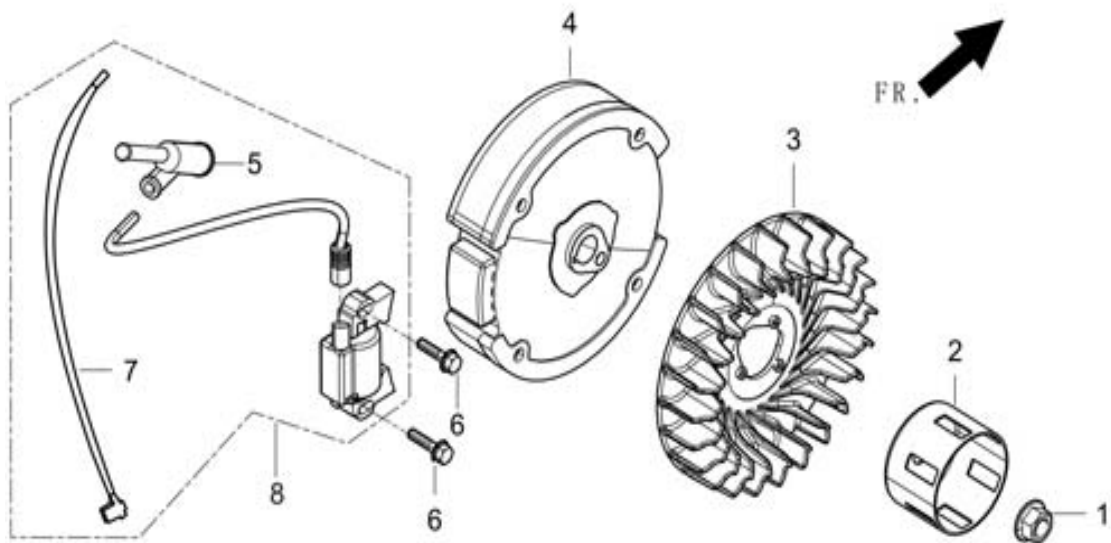

FLYWHEEL / IMPELLER / STARTER PULLEY / IGNITION COIL

REF.NO.	DESCRIPTION	art	Q'TY
1	NUT, FLYWHEEL	U210-00082	1
2	PULLEY,STARTER	UG210-00028	1
3	IMPELLER	U210-00150	1
4	FLYWHEEL SUBASSEMBLY	UG210-00029	1
6	BOLT	U100-00023	2
8	COIL, IGNITION	UG210-00030	1