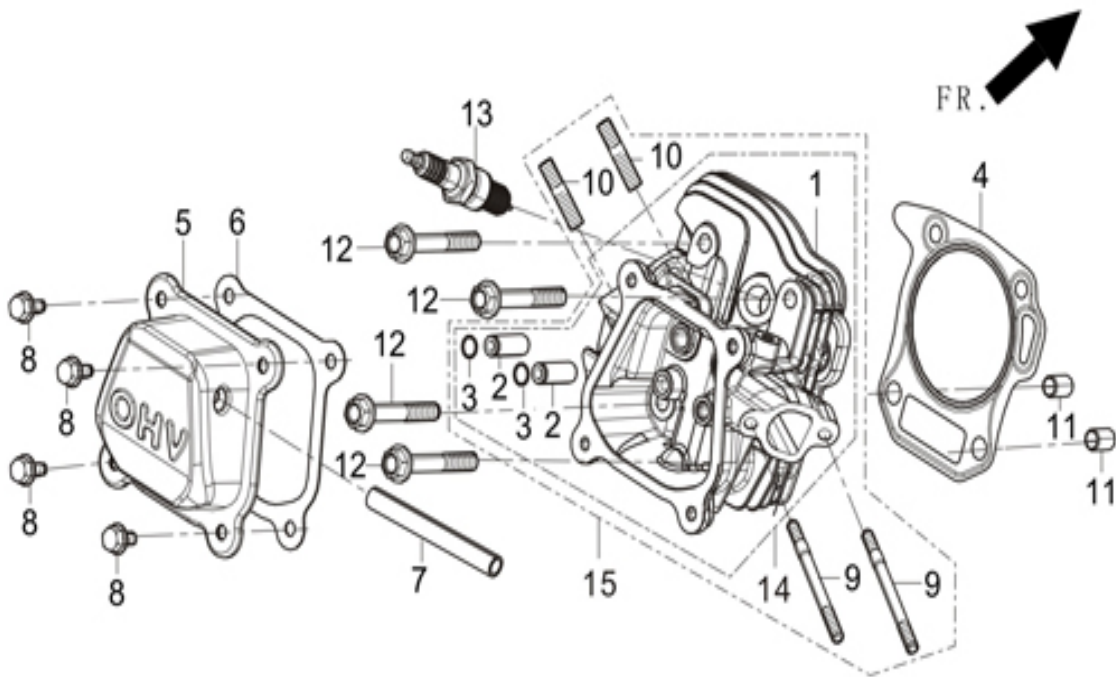

## HEAD SUBASSEMBLY, CYLINDER / PLUG, SPARK

REF.NO.	DESCRIPTION	art	Q'TY
4	GASKET, CYLINDER HEAD	UG210-00031	1
5	COVER SUBASSEMBLY, CYLINDER HEAD	UG210-00032	1
6	GASKET, CYLINDER HEAD COVER	U100-00004	1
7	TUBE, BREATHER	U210-00004	1
8	BOLT	U210-00005	4
9	STUD	U210-00006	2
10	STUD	U210-00007	2
11	PIN	U210-00098	2
12	BOLT, CYLINDER HEAD	U210-00009	4
13	PLUG, SPARK	UG210-00001	1
14	HEAD SUBASSEMBLY, CYLINDER	UG210-00002	1

**CRANKCASE. / GEAR ASSY, GOVERNOR.**

REF.NO.	DESCRIPTION	art	Q'TY
1	CRANKCASE SUBASSEMBLY	UG210-00003	1
2	SENSOR, ENGINE OIL	UG210-00004	1
3	GEAR ASSY, GOVERNOR	U210-00013	1
4	ARM, GOVERNOR	U210-00014	1
5	BOLT, DRAIN PLUG	U210-00015	2
6	WASHER	U210-00016	2
7	BEARING	U210-00017	1
8	SEAL, OIL	U210-00018	1
9	WASHER, GOVERNOR GEAR	U210-00019	1
10	PIN	U210-00020	1
11	BOLT	U210-00108	2

**COVER SUBASSEMBLY, CRANKCASE**

REF.NO.	DESCRIPTION	art	Q'TY
1	COVER , CRANKCASE	UG210-00005	1
2	BEARING	U210-00017	1
3	SEAL, OIL	U210-00018	1
4	GASKET, CRANKCASE	UG210-00006	1
5	PIN	U100-00021	2
6	DIPSTICK SUBASSEMBLY, OIL	UG210-00007	1
7	PLUG SUBASSEMBLY, ENGINE OIL	U210-00027	1
8	BOLT	U210-00028	6

**ROD,CRANKSHAFT CONNETING**

REF.NO.	DESCRIPTION	art	Q'TY
1	CRANKSHAFT ASSY.	UG210-00008	1

**RING SET,OIL / ROD,CRANKSHAFT CONNETING**

REF.NO.	DESCRIPTION	art	Q'TY
2	CLIP, PISTON PIN	U210-00031	2
3	PISTON	UG210-00009	1
4	PIN, PISTON	U210-00033	1
5	ROD, CONNECTING	UG210-00010	1
7	RING, THE FIRST	UG210-00011	1
8	RING, THE SECON	UG210-00012	1
9	RING SET, OIL	UG210-00013	1