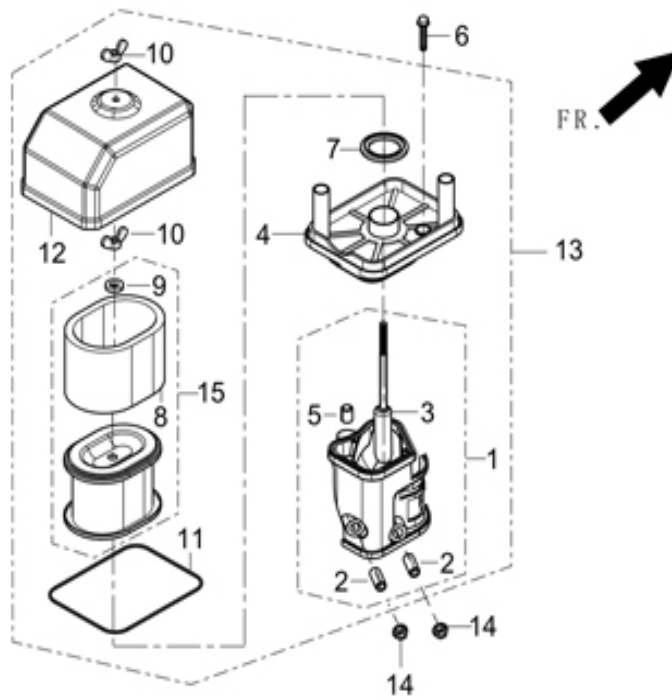

CLEANER, AIR

REF.NO.	DESCRIPTION	art	Q'TY
6	BOLT	U100-00072	1
13	CLEANER, AIR	U210-00069	1
14	NET	U100-00057	2