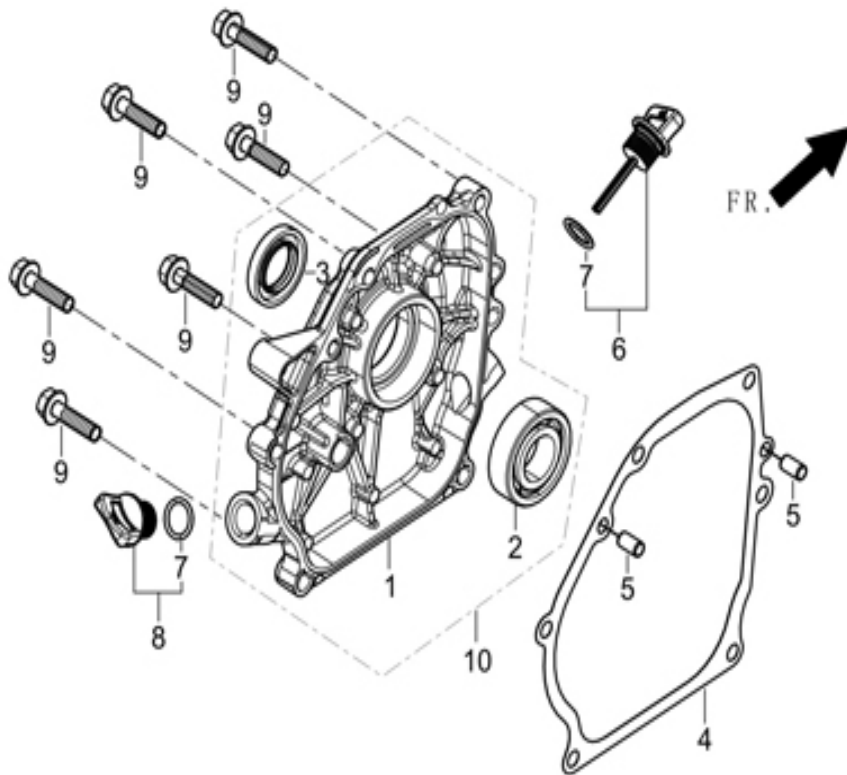

## HEAD SUBASSEMBLY, CYLINDER / PLUG, SPARK

REF.NO.	DESCRIPTION	art	Q'TY
4	GASKET, CYLINDER HEAD	UG210-00031	1
5	COVER SUBASSEMBLY, CYLINDER HEAD	UG210-00032	1
6	GASKET, CYLINDER HEAD COVER	U100-00004	1
7	TUBE, BREATHER	U210-00004	1
8	BOLT	U210-00005	4
9	STUD	U210-00006	2
10	STUD	U210-00007	2
11	PIN	U210-00098	2
12	BOLT, CYLINDER HEAD	U210-00009	4
13	PLUG, SPARK	UG210-00001	1
14	HEAD SUBASSEMBLY, CYLINDER	UG210-00002	1

**CRANKCASE. / GEAR ASSY, GOVERNOR.**

REF.NO.	DESCRIPTION	art	Q'TY
1	CRANKCASE SUBASSEMBLY	UG210-00003	1
2	SENSOR, ENGINE OIL	UG210-00004	1
3	GEAR ASSY, GOVERNOR	U210-00013	1
4	ARM, GOVERNOR	U210-00014	1
5	BOLT, DRAIN PLUG	U210-00015	2
6	WASHER	U210-00016	2
7	BEARING	U210-00017	1
8	SEAL, OIL	U210-00018	1
9	WASHER, GOVERNOR GEAR	U210-00019	1
10	PIN	U210-00020	1
11	BOLT	U210-00108	2

**COVER SUBASSEMBLY, CRANKCASE**

REF.NO.	DESCRIPTION	art	Q'TY
1	COVER , CRANKCASE	UG210-00005	1
2	BEARING	U210-00017	1
3	SEAL, OIL	U210-00018	1
4	GASKET, CRANKCASE	UG210-00006	1
5	PIN	U100-00021	2
6	DIPSTICK SUBASSEMBLY, OIL	UG210-00007	1
7	PLUG SUBASSEMBLY, ENGINE OIL	U210-00027	1
8	BOLT	U210-00028	6

**ROD,CRANKSHAFT CONNETING**

REF.NO.	DESCRIPTION	art	Q'TY
1	CRANKSHAFT ASSY.	UG210-00008	1

**RING SET,OIL / ROD,CRANKSHAFT CONNETING**

REF.NO.	DESCRIPTION	art	Q'TY
2	CLIP, PISTON PIN	U210-00031	2
3	PISTON	UG210-00009	1
4	PIN, PISTON	U210-00033	1
5	ROD, CONNECTING	UG210-00010	1
7	RING, THE FIRST	UG210-00011	1
8	RING, THE SECON	UG210-00012	1
9	RING SET, OIL	UG210-00013	1