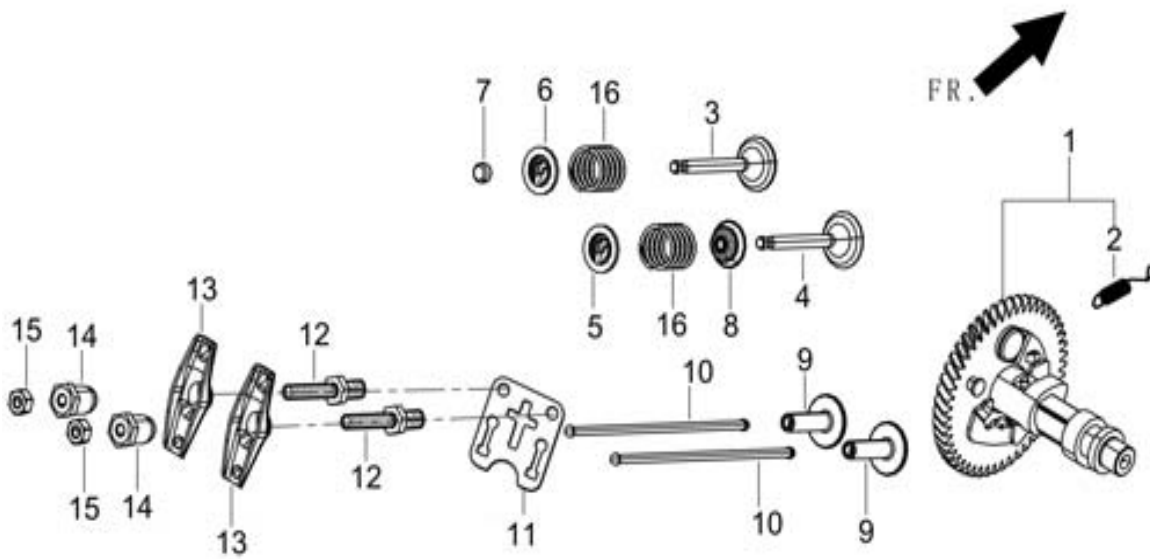

**CRANKCASE. / GEAR ASSY, GOVERNOR.**

REF.NO.	DESCRIPTION	art	Q'TY
1	CRANKCASE SUBASSEMBLY	UG210-00003	1
2	SENSOR, ENGINE OIL	UG210-00004	1
3	GEAR ASSY, GOVERNOR	U210-00013	1
4	ARM, GOVERNOR	U210-00014	1
5	BOLT, DRAIN PLUG	U210-00015	2
6	WASHER	U210-00016	2
7	BEARING	U210-00017	1
8	SEAL, OIL	U210-00018	1
9	WASHER, GOVERNOR GEAR	U210-00019	1
10	PIN	U210-00020	1
11	BOLT	U210-00108	2

**COVER SUBASSEMBLY, CRANKCASE**

REF.NO.	DESCRIPTION	art	Q'TY
1	COVER , CRANKCASE	UG210-00005	1
2	BEARING	U210-00017	1
3	SEAL, OIL	U210-00018	1
4	GASKET, CRANKCASE	UG210-00006	1
5	PIN	U100-00021	2
6	DIPSTICK SUBASSEMBLY, OIL	UG210-00007	1
7	PLUG SUBASSEMBLY, ENGINE OIL	U210-00027	1
8	BOLT	U210-00028	6

**ROD,CRANKSHAFT CONNETING**

REF.NO.	DESCRIPTION	art	Q'TY
1	CRANKSHAFT ASSY.	UG210-00008	1

**RING SET,OIL / ROD,CRANKSHAFT CONNETING**

REF.NO.	DESCRIPTION	art	Q'TY
2	CLIP, PISTON PIN	U210-00031	2
3	PISTON	UG210-00009	1
4	PIN, PISTON	U210-00033	1
5	ROD, CONNECTING	UG210-00010	1
7	RING, THE FIRST	UG210-00011	1
8	RING, THE SECON	UG210-00012	1
9	RING SET, OIL	UG210-00013	1

## TRAIN,VALVE / CAMSHAFT SUBASSEMBLY

REF.NO.	DESCRIPTION	art	Q'TY
1	CAMSHAFT ASSY.	U210-00038	1
3	VALVE, EXHAUST	UG210-00014	1
4	VALVE, INTAKE	U210-00040	1
5	SEAT, VALVE SPRING	U210-00041	1
6	RETAINER, EXHAUST VALVE	U210-00042	1
7	ROTATOR, VALVE	U210-00043	1
8	GUIDE, SEAL	U210-00044	1
9	TAPPET, VALVE	U210-00118	2
10	LIFTER, VALVE	U210-00119	2
11	PLATE SUBASSEMBLY, LIFTER STOPPER	U210-00047	1
12	BOLT, VALVE ADJUSTING	U210-00048	2
13	ROCKER, VALVE	U210-00049	2
14	NUT, VALVE ADJUSTING	U210-00050	2
15	NUT, VALVE LOCK	U210-00051	2
16	SPRING, VALVE	U210-00052	2