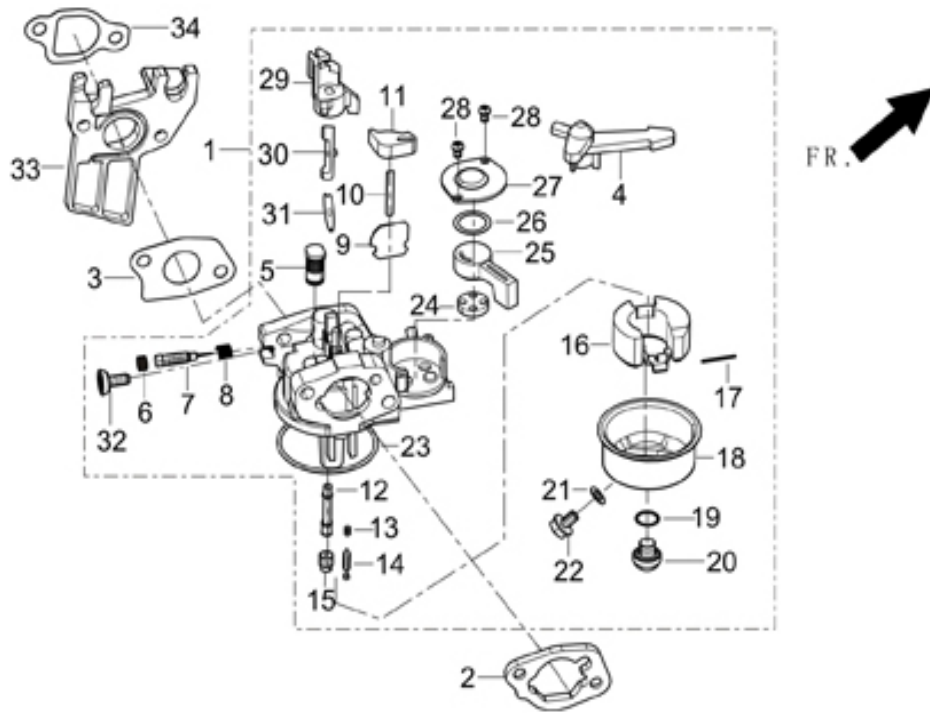

**ROD,CRANKSHAFT CONNETING**

REF.NO.	DESCRIPTION	art	Q'TY
1	CRANKSHAFT ASSY.	UG210-00008	1

**RING SET,OIL / ROD,CRANKSHAFT CONNETING**

REF.NO.	DESCRIPTION	art	Q'TY
2	CLIP, PISTON PIN	U210-00031	2
3	PISTON	UG210-00009	1
4	PIN, PISTON	U210-00033	1
5	ROD, CONNECTING	UG210-00010	1
7	RING, THE FIRST	UG210-00011	1
8	RING, THE SECON	UG210-00012	1
9	RING SET, OIL	UG210-00013	1

## TRAIN,VALVE / CAMSHAFT SUBASSEMBLY

REF.NO.	DESCRIPTION	art	Q'TY
1	CAMSHAFT ASSY.	U210-00038	1
3	VALVE, EXHAUST	UG210-00014	1
4	VALVE, INTAKE	U210-00040	1
5	SEAT, VALVE SPRING	U210-00041	1
6	RETAINER, EXHAUST VALVE	U210-00042	1
7	ROTATOR, VALVE	U210-00043	1
8	GUIDE, SEAL	U210-00044	1
9	TAPPET, VALVE	U210-00118	2
10	LIFTER, VALVE	U210-00119	2
11	PLATE SUBASSEMBLY, LIFTER STOPPER	U210-00047	1
12	BOLT, VALVE ADJUSTING	U210-00048	2
13	ROCKER, VALVE	U210-00049	2
14	NUT, VALVE ADJUSTING	U210-00050	2
15	NUT, VALVE LOCK	U210-00051	2
16	SPRING, VALVE	U210-00052	2

## STARTER,RECOIL

REF.NO.	DESCRIPTION	art	Q'TY
12	BOLT	U210-00005	4
13	CAP, RECOIL STARTER REEL END	UG210-00015	1
14	STARTER ASSY, RECOIL	UG210-00016	1

**SHROUD / SHIELD,LOWER**

REF.NO.	DESCRIPTION	art	Q'TY
1	SHROUD	UG210-00017	1
2	SHROUD, CYLINDER BODY	U210-00127	1
3	SHIELD,LOWER	U210-00057	1
4	PROTECTOR, OIL	U210-00124	1
5	SWITCH SUBASSEMBLY, STOP ENGINE	UG210-00018	1
6	WIRE, STOP ENGINE	UG210-00019	1
7	WIRE, STOP ENGINE SWITCH GROUNDING	UG210-00020	1
8	BOLT	U100-00046	4
9	BOLT	U210-00060	2
10	BOLT	U210-00061	1
11	COLLAR	UG210-00021	1
12	BOLT	U210-00060	1

### CARBURETOR ASSY

REF.NO.	DESCRIPTION	art	Q'TY
1	CARBURETOR ASSY.	UG210-00033	1
2	GASKET, AIR CLEANER	U210-00063	1
3	GASKET, CARBURETOR	UG210-00034	1
33	PLATE, CARBURETOR INSULATOR	U210-00066	1
34	GASKET, CARBURETOR INSULATOR	UG210-00035	1