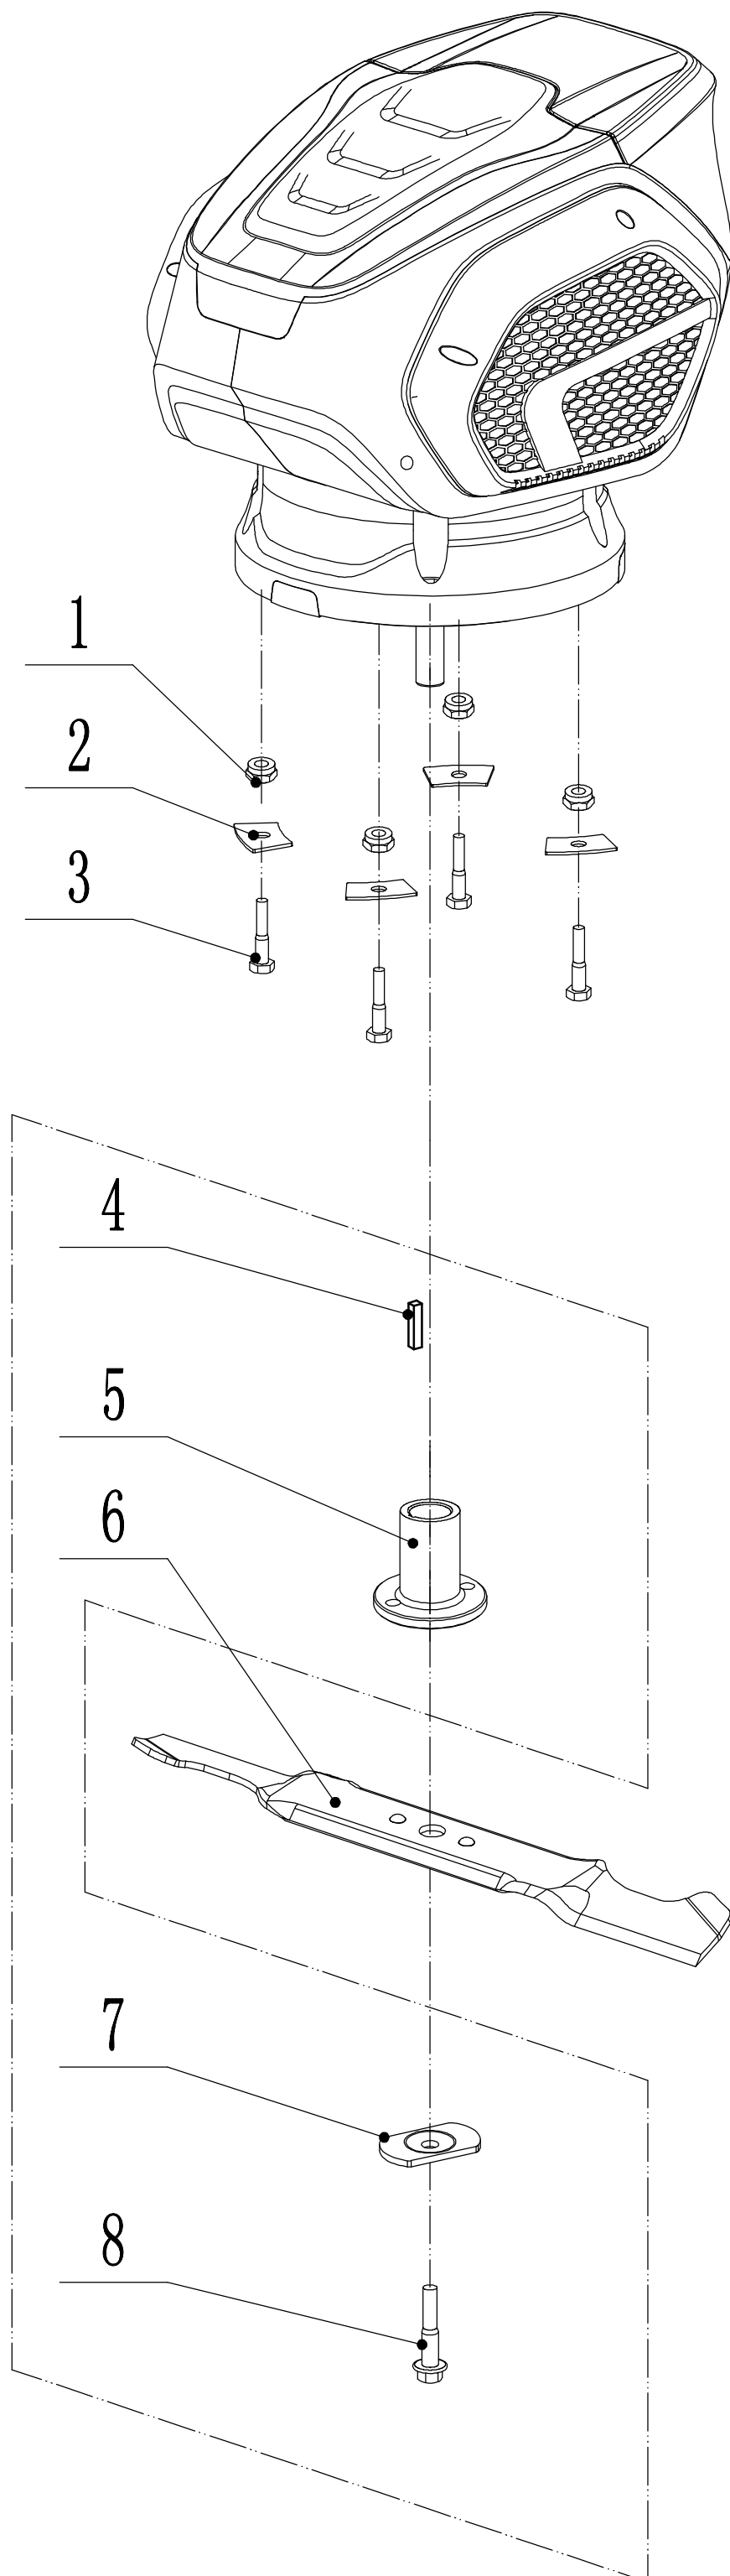

Model: NERO I Ī CVI
Blade system

blade system			
n	art	name	qty
1	UZT85-00002	Nut	1
2	U537-00022	Engine Washer	4
3	U47TI-00007	Bolt	4
4	U50I-00036	key	1
5	U47PI-00003	Blade Boss	1
6	U52I-00012	Blade	1
7	U456-00038	Spring Washer	1
8	U47TI-00011	Blade Bolt	1