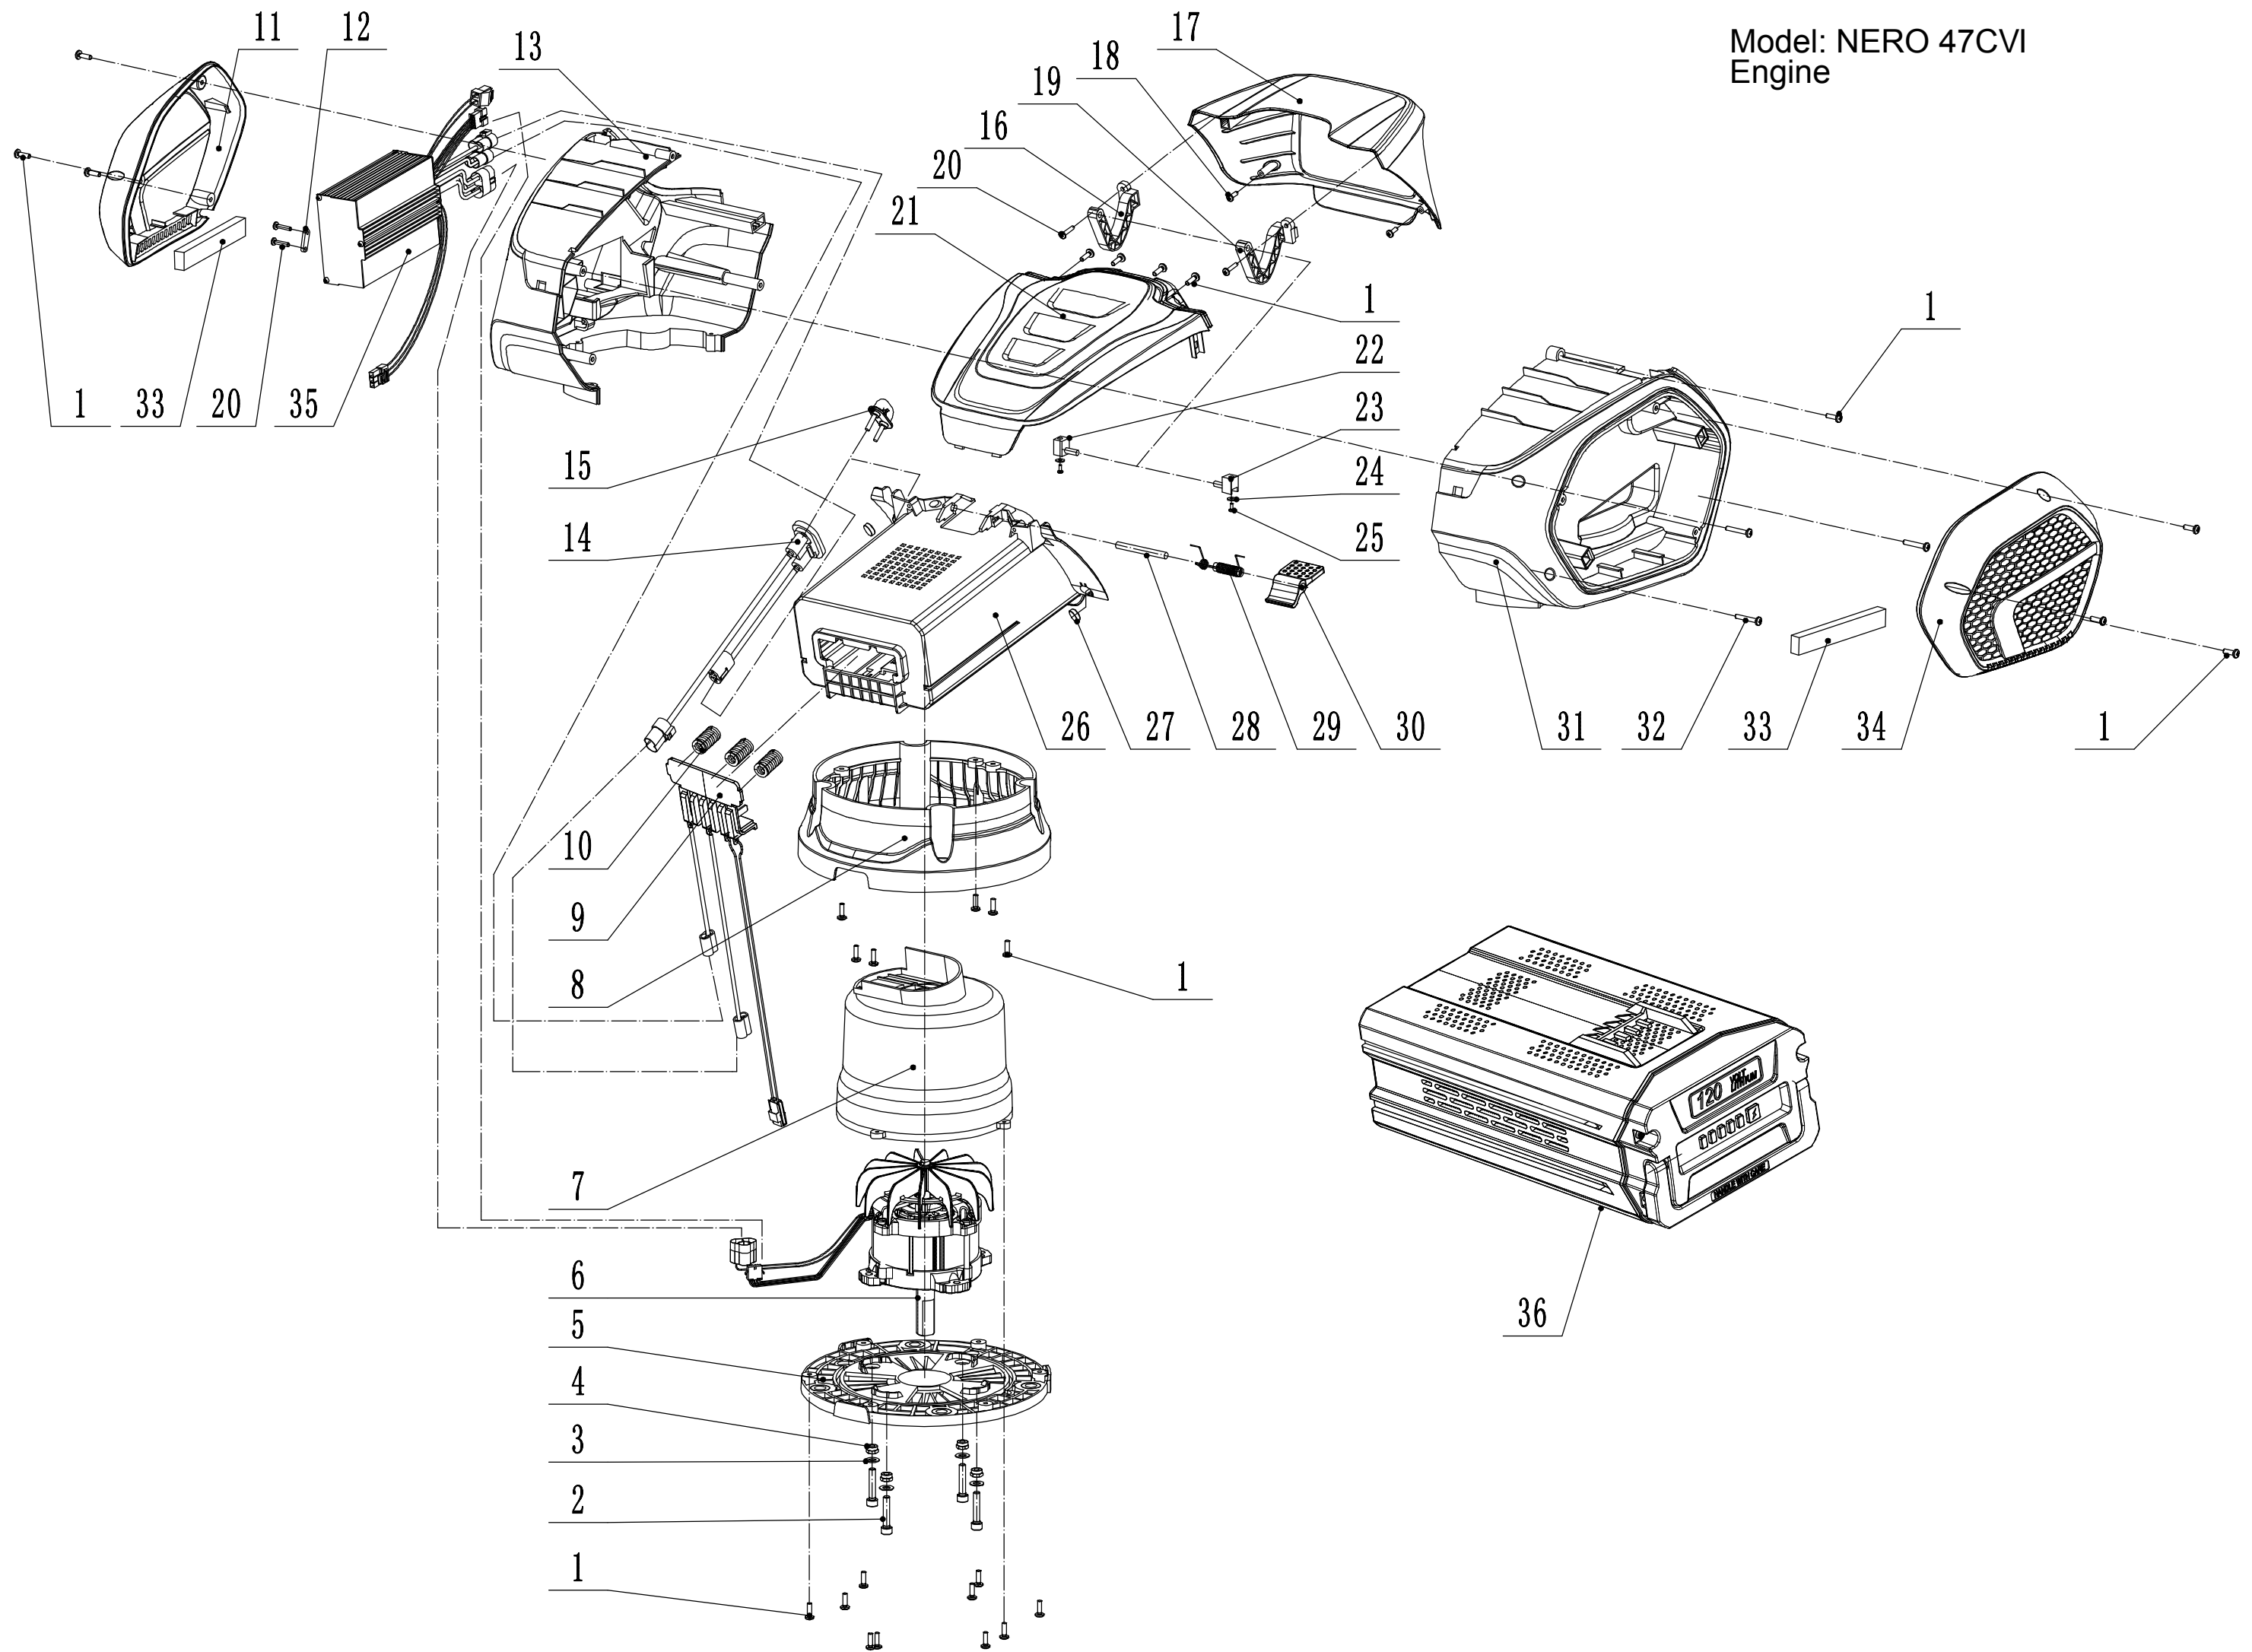

Model: NERO 47CVI
Engine

Engine			
n	art	name	qty
1	U50I-00001	Screw - M4*14	27
2	U50I-00002	Bolt - M6*30	4
3	U455-00054	Flat washer - M6	4
4	U455-00013	Nut - M6	4
5	U50I-00003	Motor base	1
6	U50I-00004	Motor	1
7	U50I-00005	Wind shield	1
8	U50I-00006	Motor barrel	1
9	U50I-00007	Battery lead plate	1
10	U50I-00008	Battery pressure spring	3
11	U50I-00009	Left cover	1
12	U50I-00010	Cable Bracket	1
13	U50I-00011	Left shell	1
14	U50I-00012	Electrified base assembly	1
15	U50I-00013	Key	1
16	U50I-00014	Battery cover flip piece B	1
17	U50I-00015	Battery cover	1
18	U50I-00016	Screw - M4*6	2
19	U50I-00017	Battery cover flip piece A	1
20	U50I-00018	Screw - M3.5*15	4
21	U50I-00019	Upper cover	1
22	U50I-00020	The central axis B	1
23	U50I-00021	The central axis A	1
24	UV160-00036	Flat washer - M6	2
25	U50I-00022	Screw - M2.5*6	2
26	U50I-00023	Battery compartment	1
27	U50I-00024	Magnet - M12*5	2
28	U50I-00025	Battery buckle shaft	1
29	U50I-00026	Battery buckle torsion spring	1
30	U50I-00027	Battery buckle	1
31	U50I-00028	Right shell	1
32	U50I-00029	Screw - M4*26	3
33	U50I-00030	Filter sponge	2
34	U50I-00031	Right cover	1
35	U50I-00032	Controller	1
36	U50I-00033	Battery	1