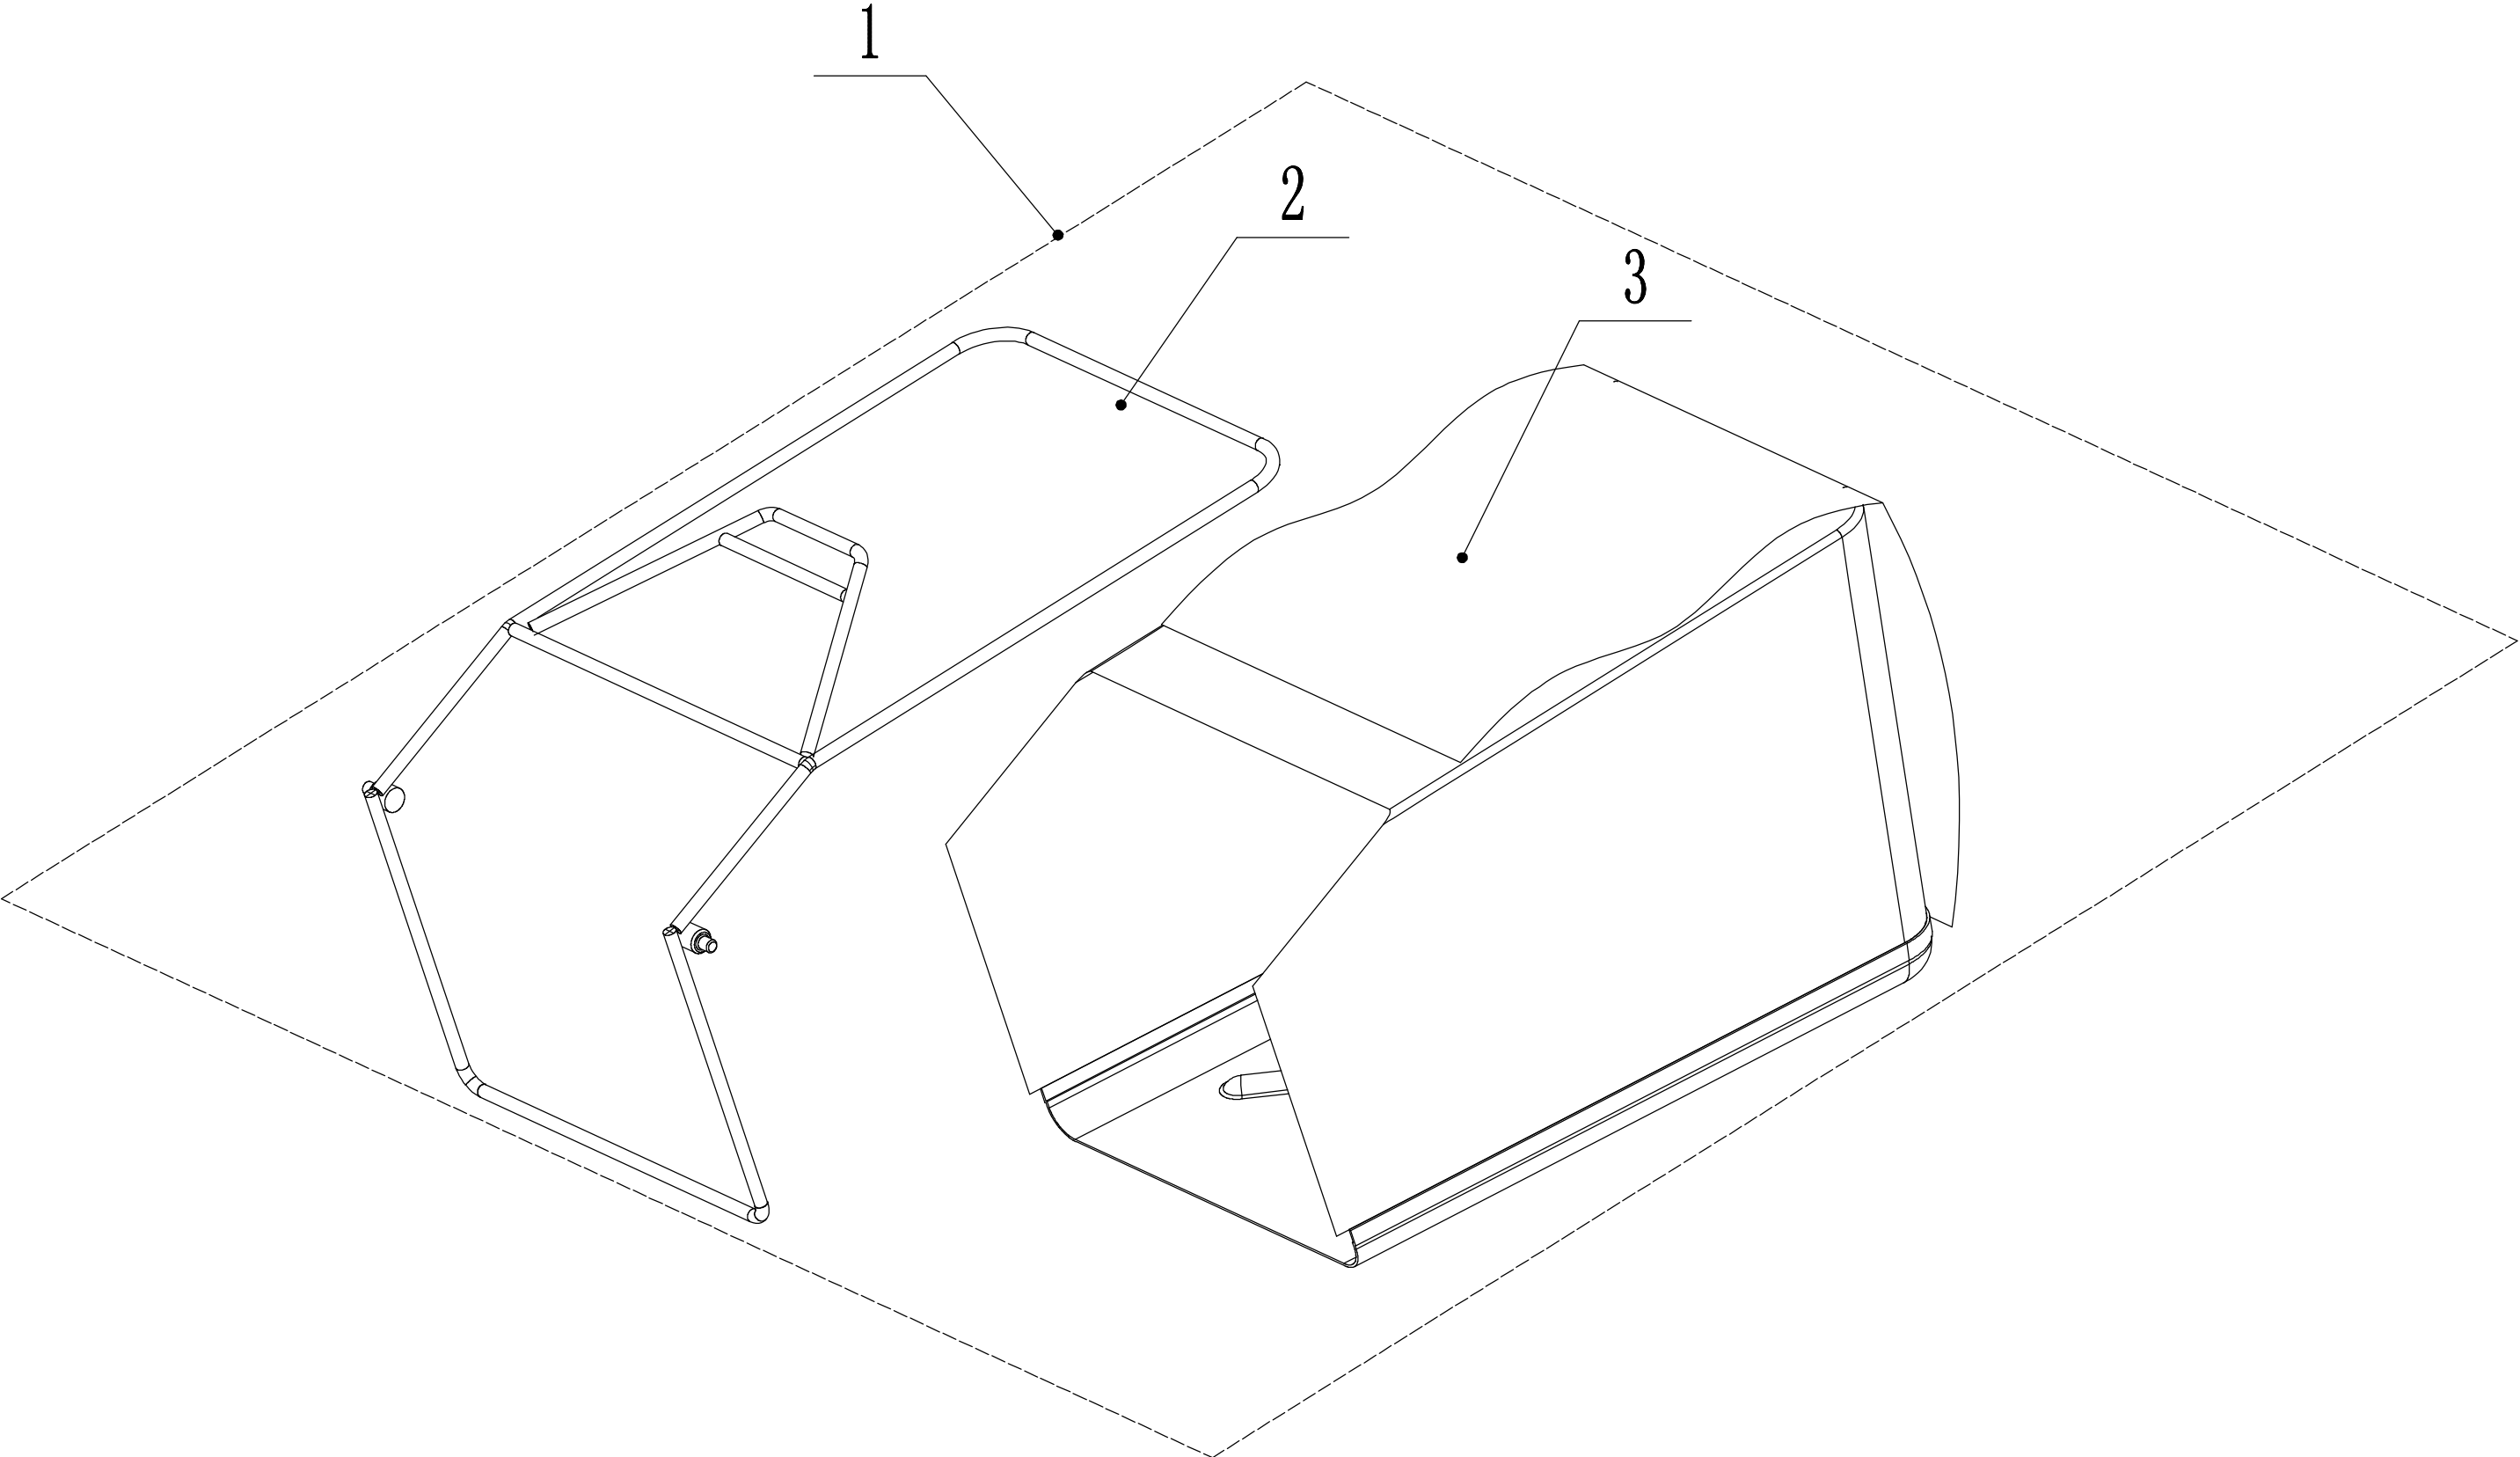

Model: NERO 47CTI
Grass catcher

grasscatcher			
n	art	name	qty
1	U455-00108	Grass Catcher Frame	1
2	U455-00121	Grass Bag	1