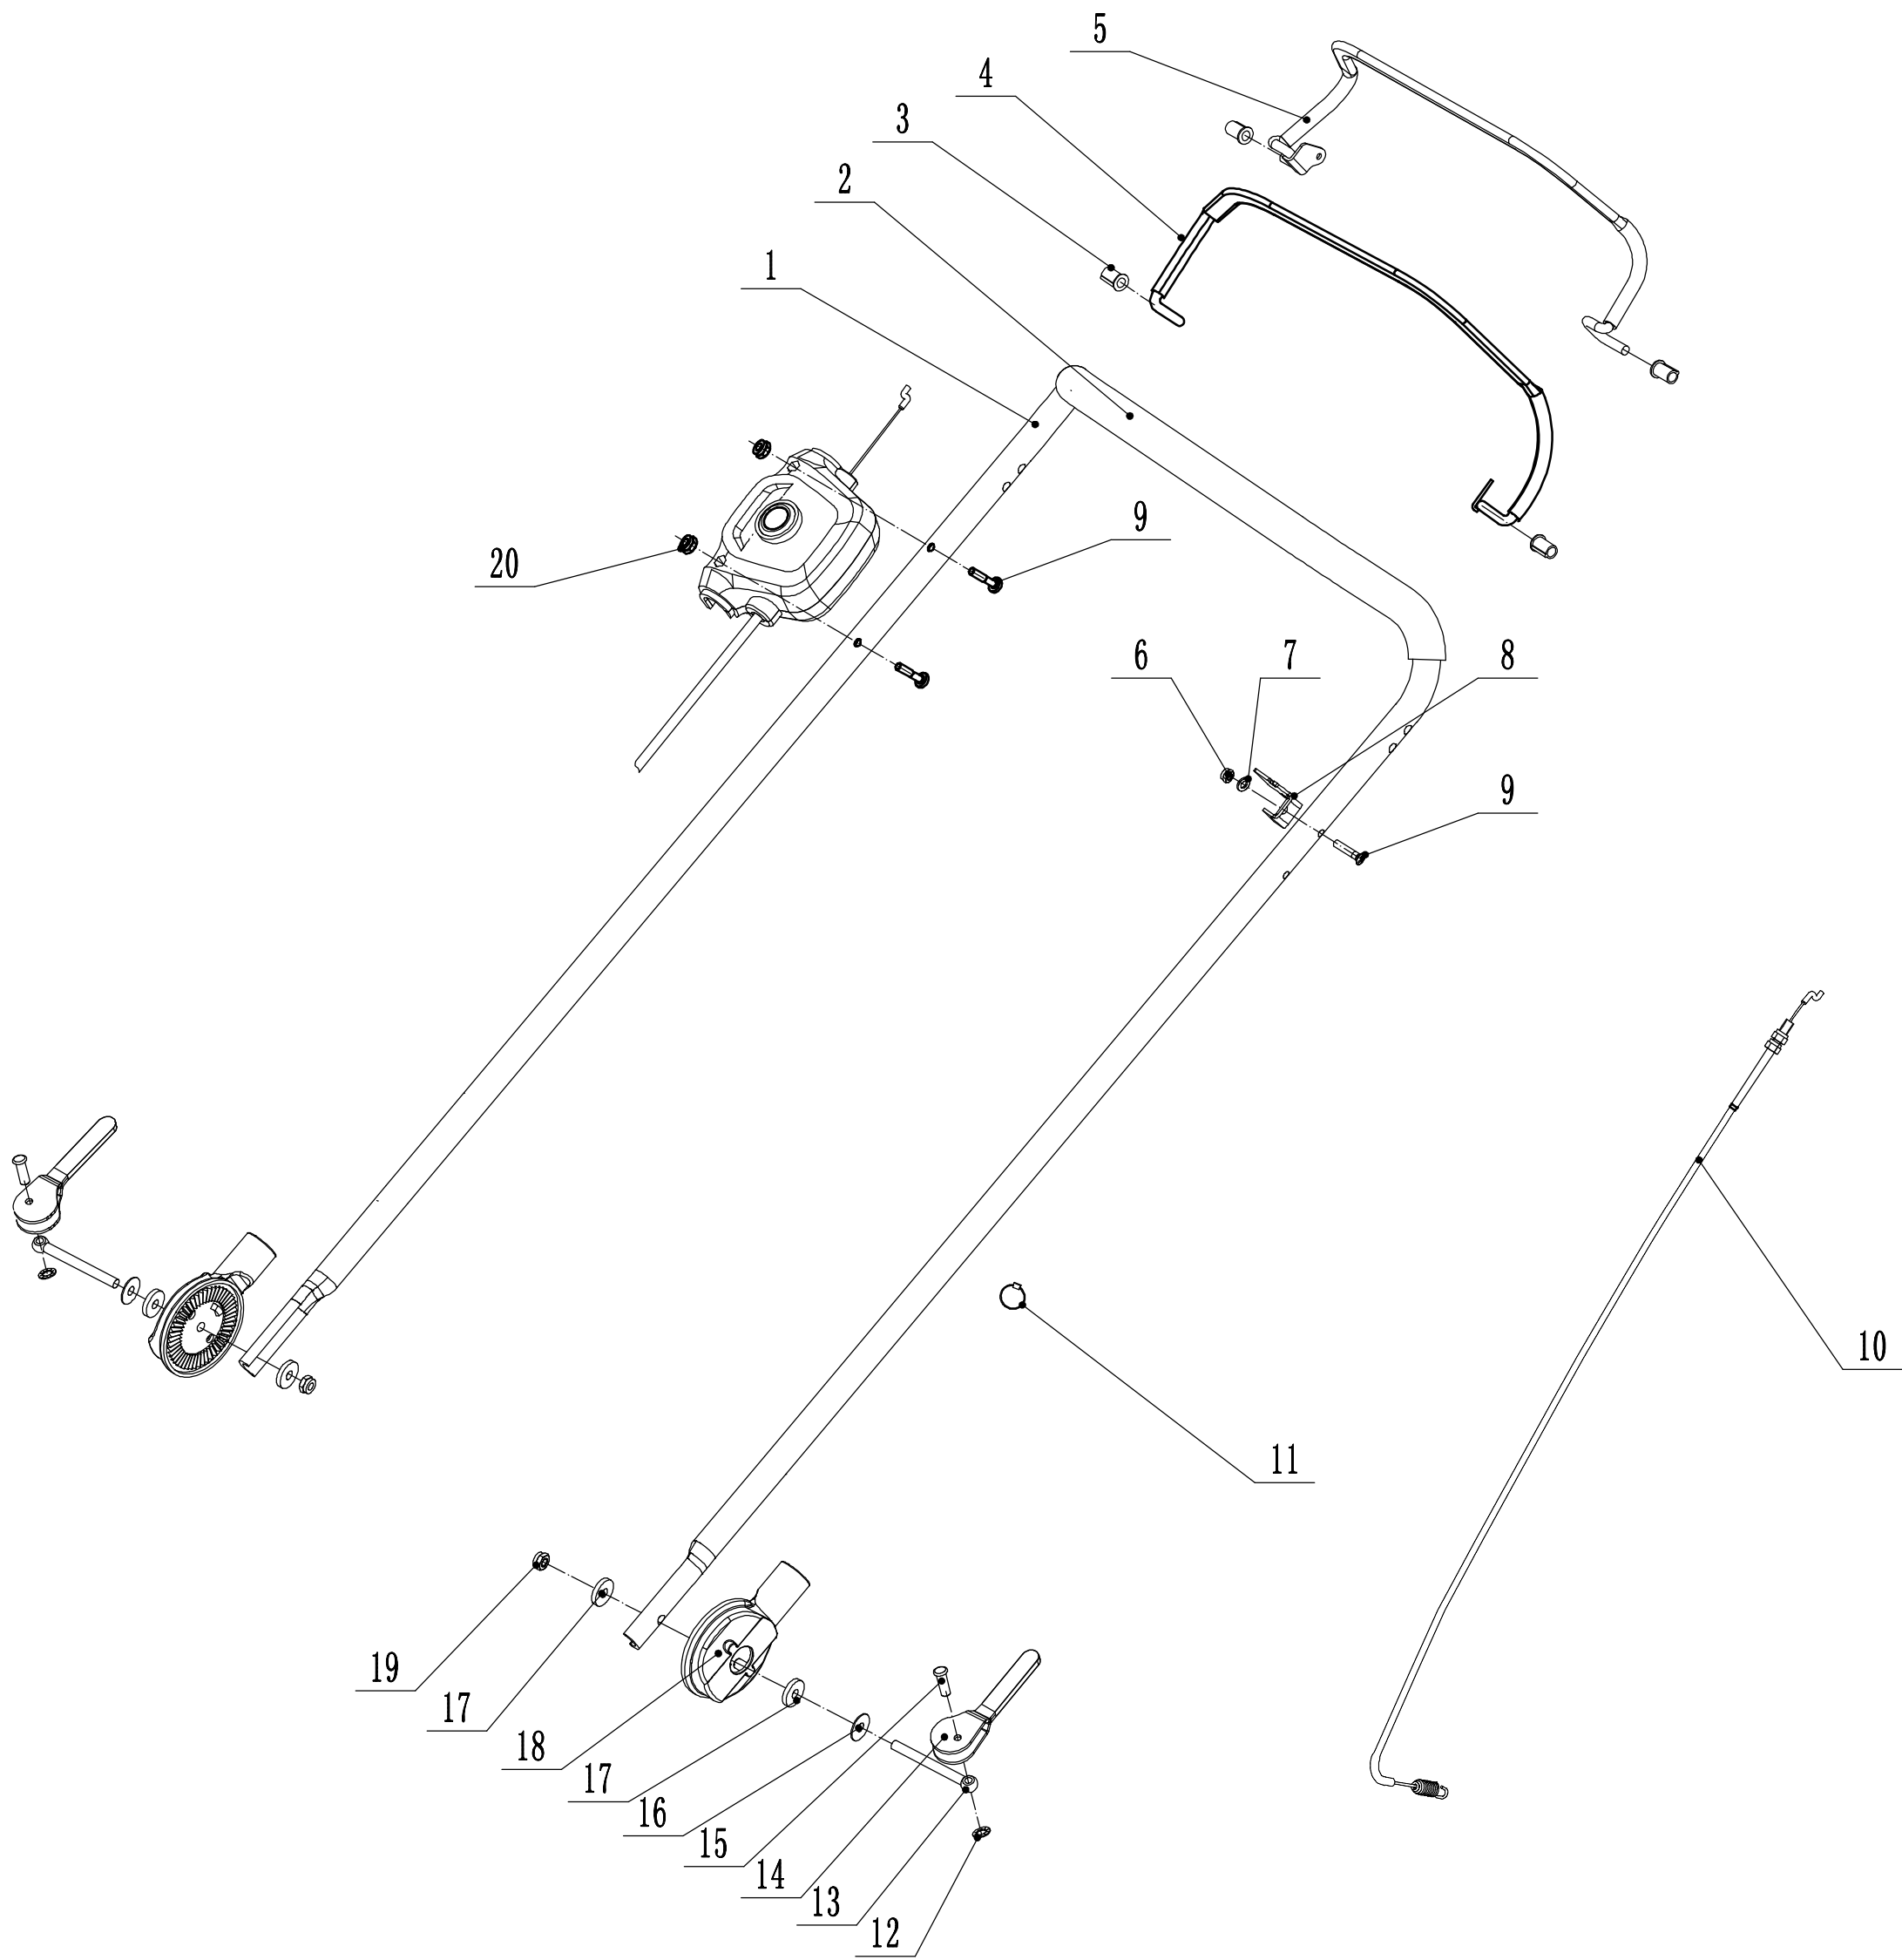

Model: NERO 47CTI
Handle and controls

handle and controls			
n	art	name	qty
1	U47TI-00016	Handle	1
2	U456-00011	Handle Sheath	1
3	U50I-00041	Plug	4
4	U50I-00042	Clutch Lever	1
5	U50I-00043	OPC Lever	1
6	U455-00013	Lock Nut - M6	1
7	U455-00054	Washer - M6	1
8	U455-00094	Bracked	1
9	U455-00095	Screw - M6x40	3
10	U455-00097	Clutch Cable	1
11	U456-00012	Cable tie	1
12	U455-00100	Fix Cap	2
13	U455-00101	Connecting Bolt	2
14	U455-00102	Lock Lever	2
15	U455-00120	Axis Pin - 8x25	2
16	U455-00104	Spacer	2
17	U455-00105	Spacer	4
18	U455-00106	Tooth Disc Kit	2
19	UAE55-00062	Lock Nut-M8	2
20	U50I-00045	Nut	2