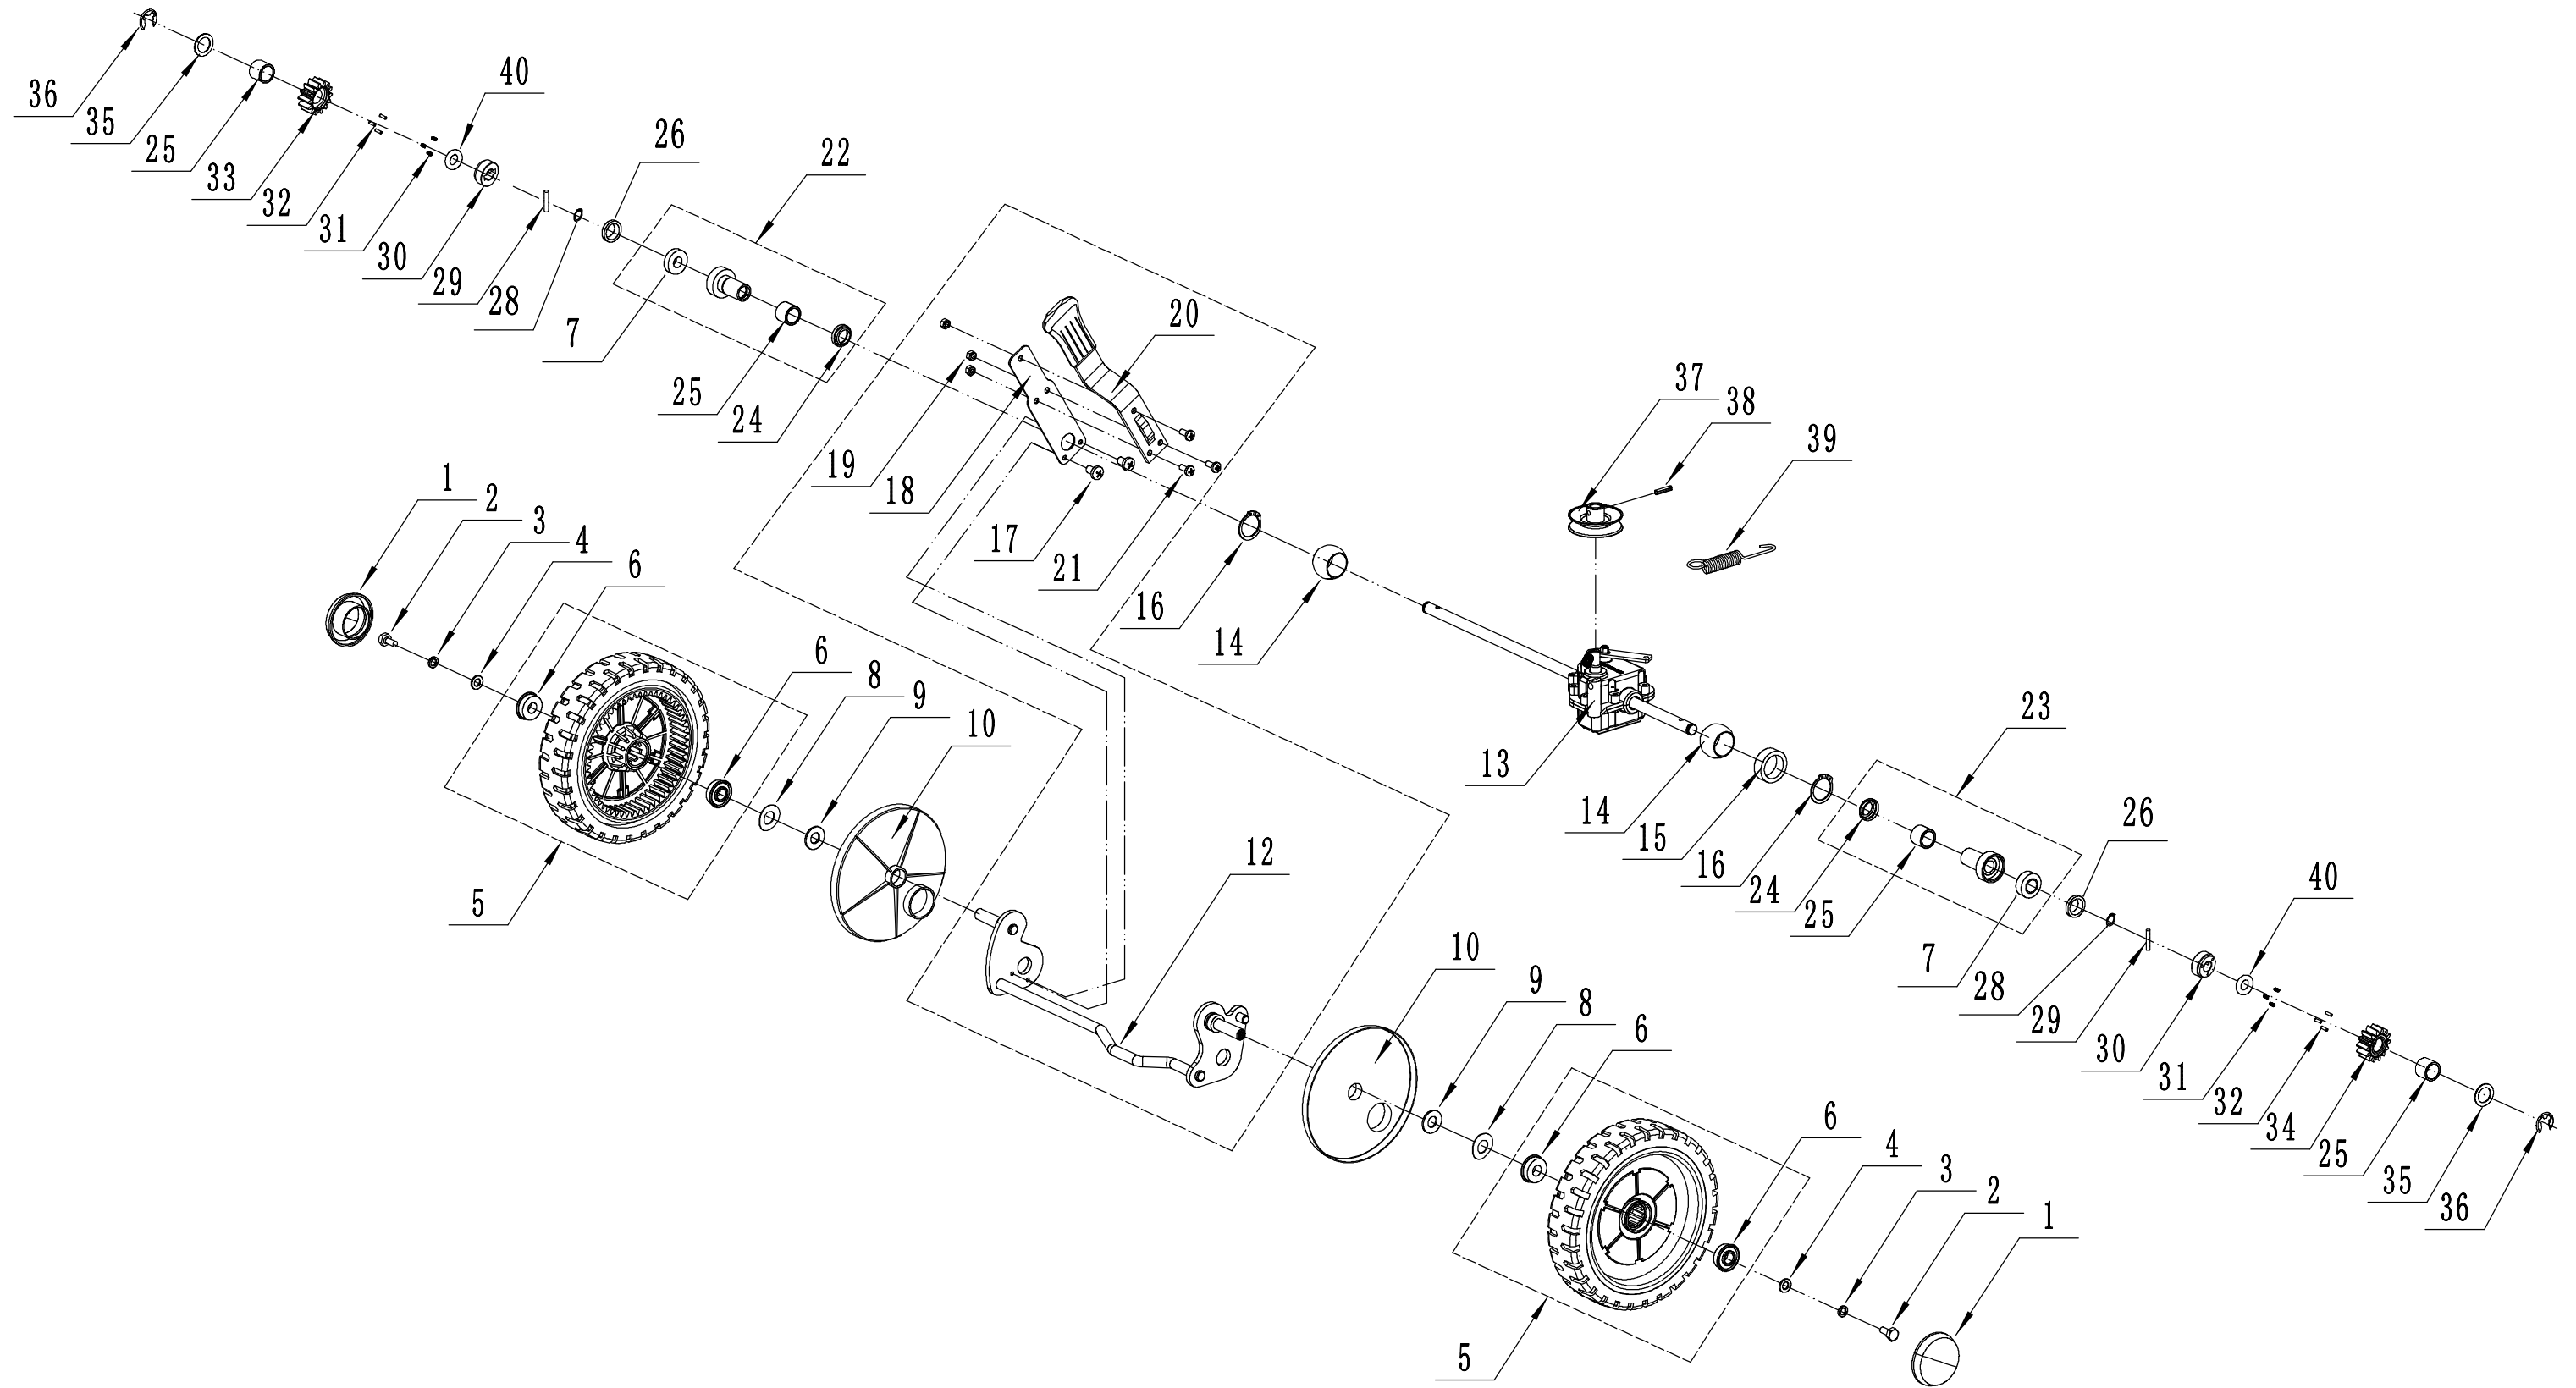

Model: NERO 47CTI
Rear axle

rear axle			
n	art	name	qty
1	U466-00012	Wheel Cap	2
2	U455-00052	Bolt - M8x15	2
3	U455-00053	Spring Washer - M8	2
4	U455-00061	Washer - M8	2
5	U477I-00012	Wheel	2
6	U455-00056	WEIBANG Bearing	4
7	U456-00006	Bearing	2
8	U455-00057	Spring Washer - M12.7	2
9	U455-00058	Plain Washer - M12.7	2
10	U455-00063	Rear Wheel Shield	2
12	U455-00064	Rear Axle	1
13	U477I-00013	Rear Transmission Assembly	1
14	U455-00066	Nylon Ball Bearing	2
15	U455-00067	Rear Transmission Partition	1
16	U455-00068	Circlip - M20	2
17	U456-00007	Screw - M5x8	2
18	U477I-00014	Spring Of Adjustment Lever	1
19	U455-00013	Lock Nut - M6	3
20	U477I-00015	Adjustment Lever	1
21	U456-00008	Bolt - M6x14	3
22	U455-00073	Right Bearing Sheath Assembly	1
23	U455-00074	Left Bearing Sheath Assembly	1
24	U455-00075	Dustproof Ring	2
25	U455-00076	Bearing	4
26	U456-00009	Spacer	2
28	U455-00077	Circlip - M12	2
29	U455-00078	Pin For Ratchet	2
30	U455-00079	Ratchet	2
31	U455-00080	Spring	6
32	U455-00081	Pin	6
33	U455-00082	Drive Pinion - R/H	1
34	U455-00083	Drive Pinion - L/H	1
35	U455-00084	Washer	2
36	U455-00085	Clip	2
37	U455-00086	Gearbox Pulley	1
38	U455-00087	Pin - 5x20	2
39	U455-00088	Spring Of Gearbox	1
40	U455-00089	O - Ring	2