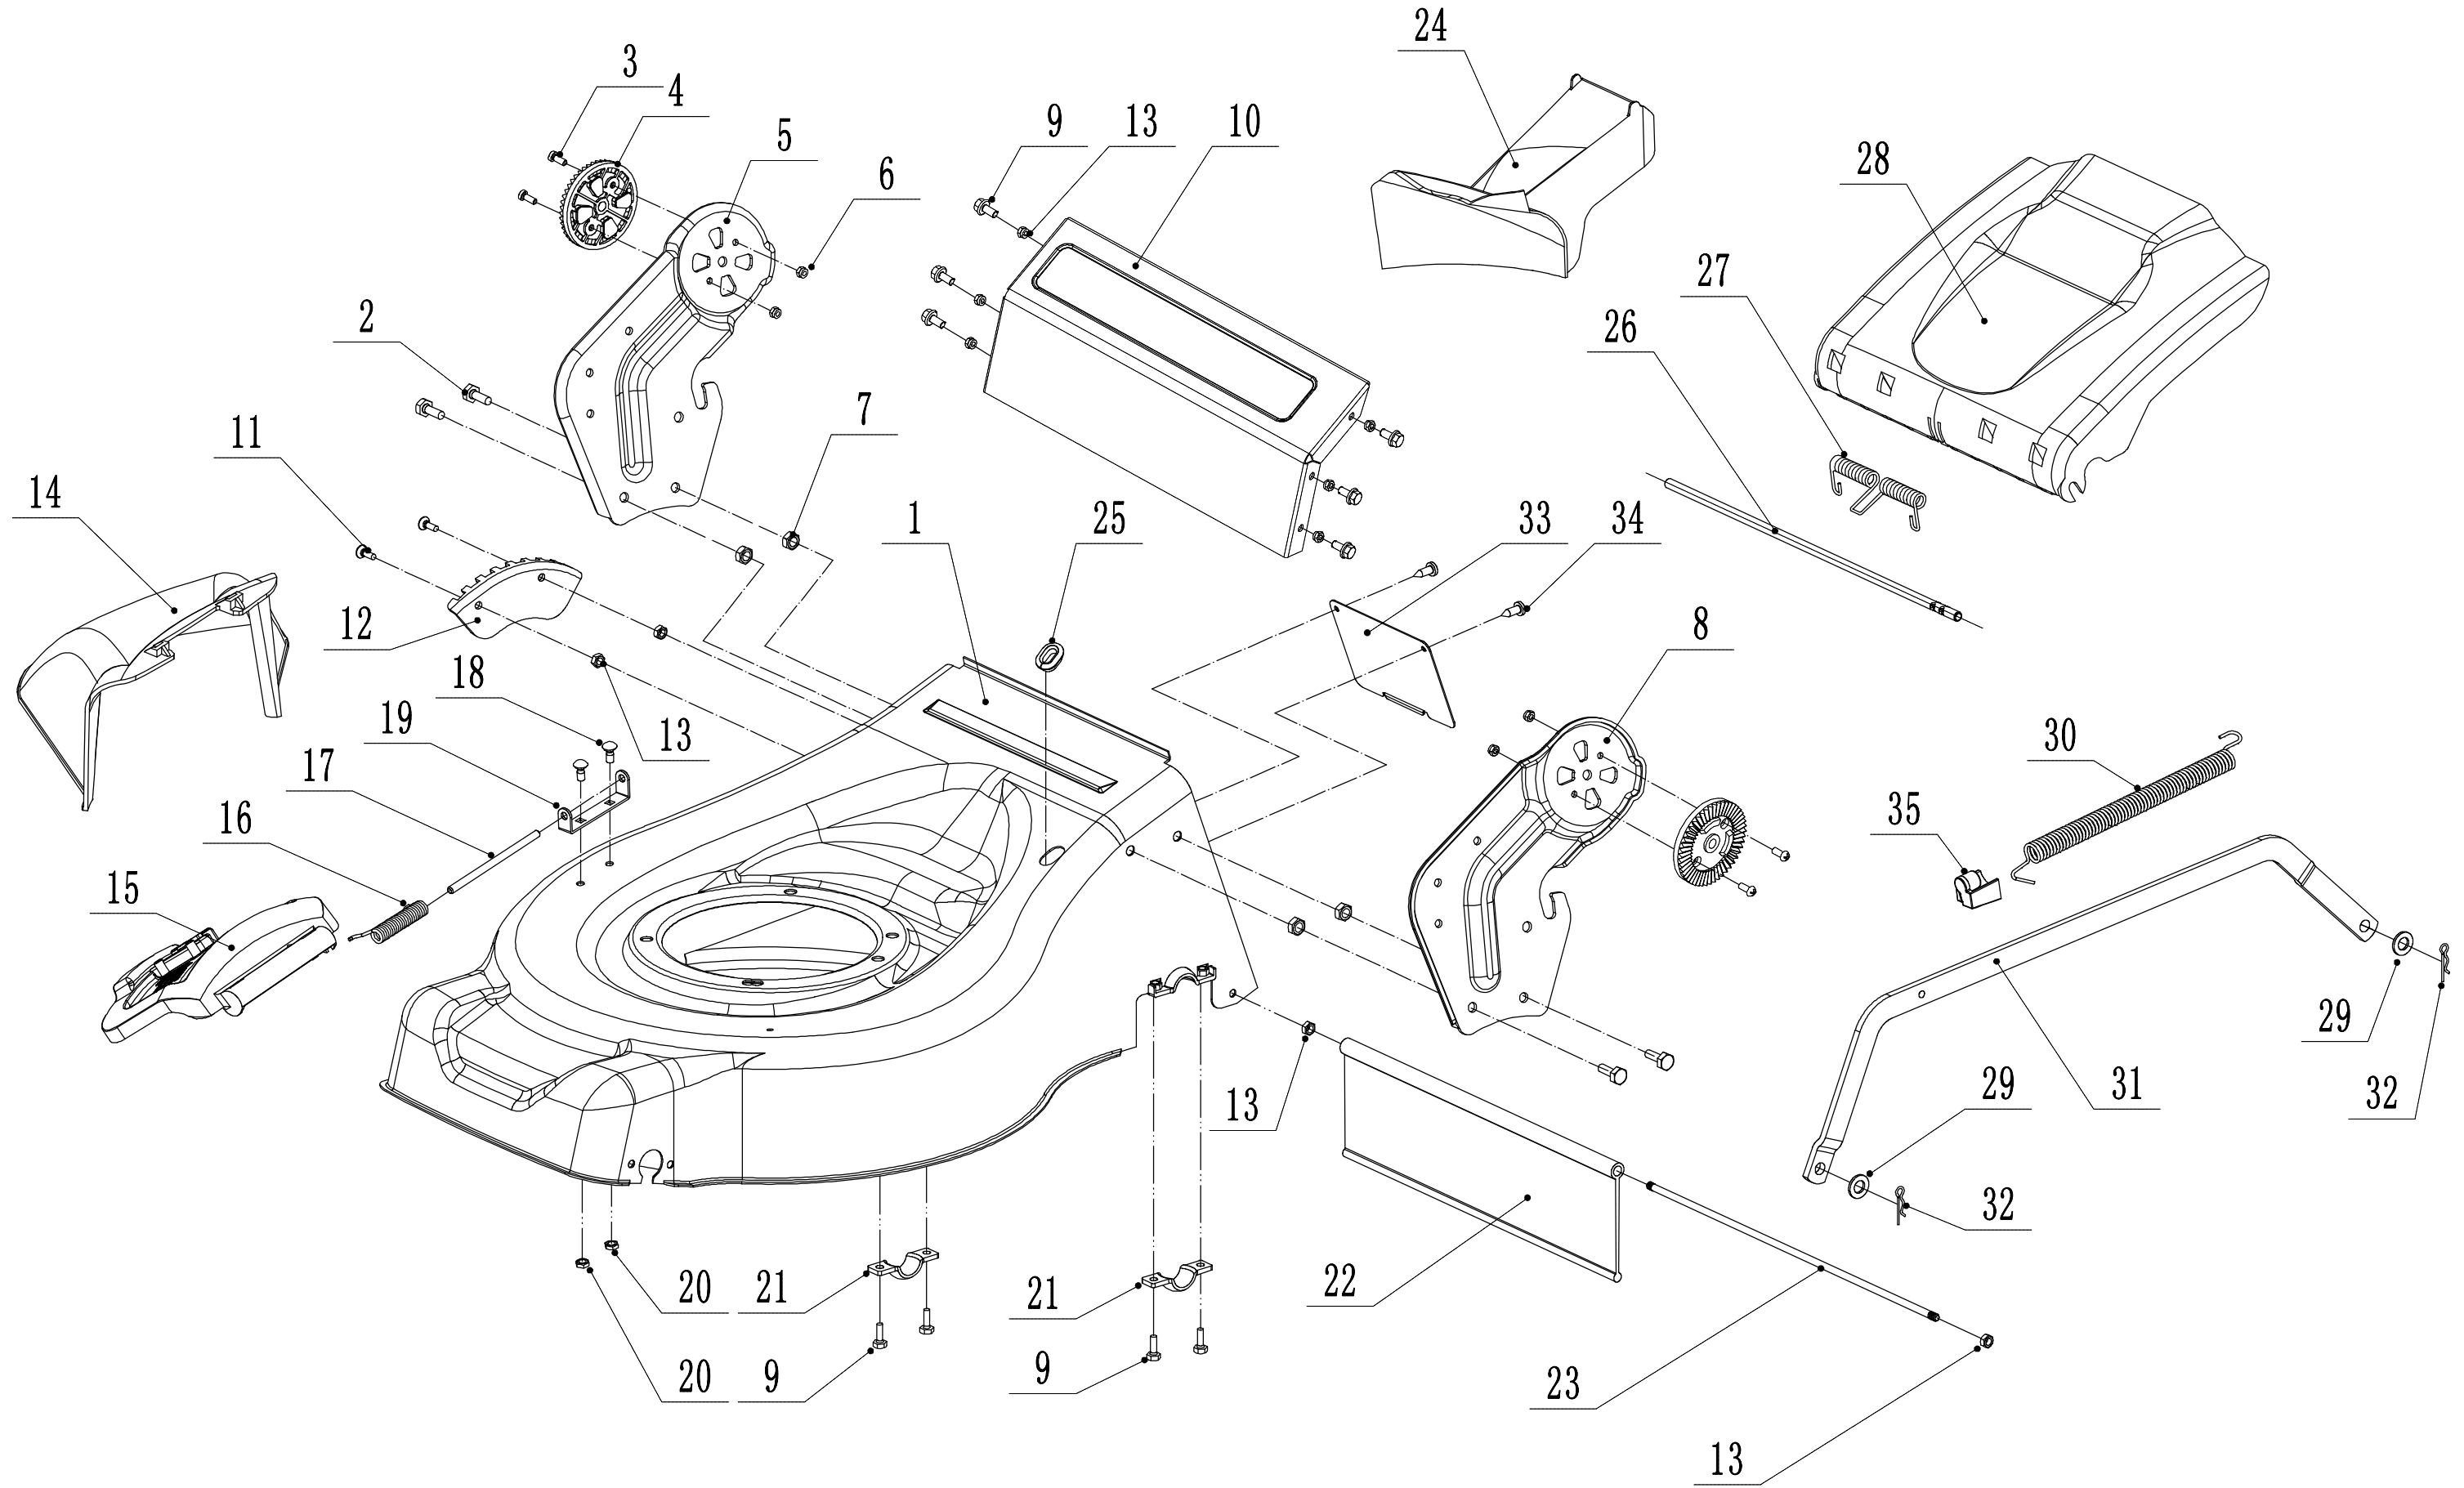

Model: NERO 47CVI
Main body

main body			
n	art	name	qty
1	U47TI-00001	Chassis	1
2	U455-00002	Bolt - M8x16	4
3	U455-00003	Screw - M5x12	4
4	U455-00004	Tooth Disc	2
5	U455-00005	AVS Bracket - R/H	1
6	U455-00006	Lock Nut - M5	4
7	U455-00007	Lock Nut - M8	4
8	U455-00008	AVS Bracket - L/H	1
9	U455-00009	Bolt - M6x12	10
10	U47TI-00002	Connector	1
11	U455-00011	Screw - M6x16	2
12	U47TI-00003	Graduator	1
13	U455-00013	Lock Nut-M6	10
14	U455-00014	Side Discharge Deflector	1
15	U455-00015	Side Discharge Cover Kit	1
16	U455-00016	Side Discharge Cover Spring	1
17	U455-00017	Side Discharge Cover Pivot	1
18	U455-00018	Bolt	2
19	U455-00019	Side Discharge Cover Bracket	1
20	U455-00020	Lock Nut - M6	2
21	U455-00021	Upper Bearing Bracket	2
22	U455-00022	Trailing Flap	1
23	U455-00023	Trailing Flap Pivot	1
24	U47TI-00004	Mulching Plug	1
25	U455-00025	Rubber Ring	1
26	U455-00026	Rear Cover Pivot	1
27	U455-00027	Rear Cover Spring	1
28	U455-00028	Rear Cover	1
29	U455-00029	Plain Washer - M10	2
30	U455-00030	Spring - Connecting Rod	1
31	U47TI-00005	Connecting Rod	1
32	U455-00032	Check Ring	2
33	U455-00033	Baffle	1
34	U455-00034	Screw - ST4.2x9.5	2
35	U455-00035	Spring Bracket	1