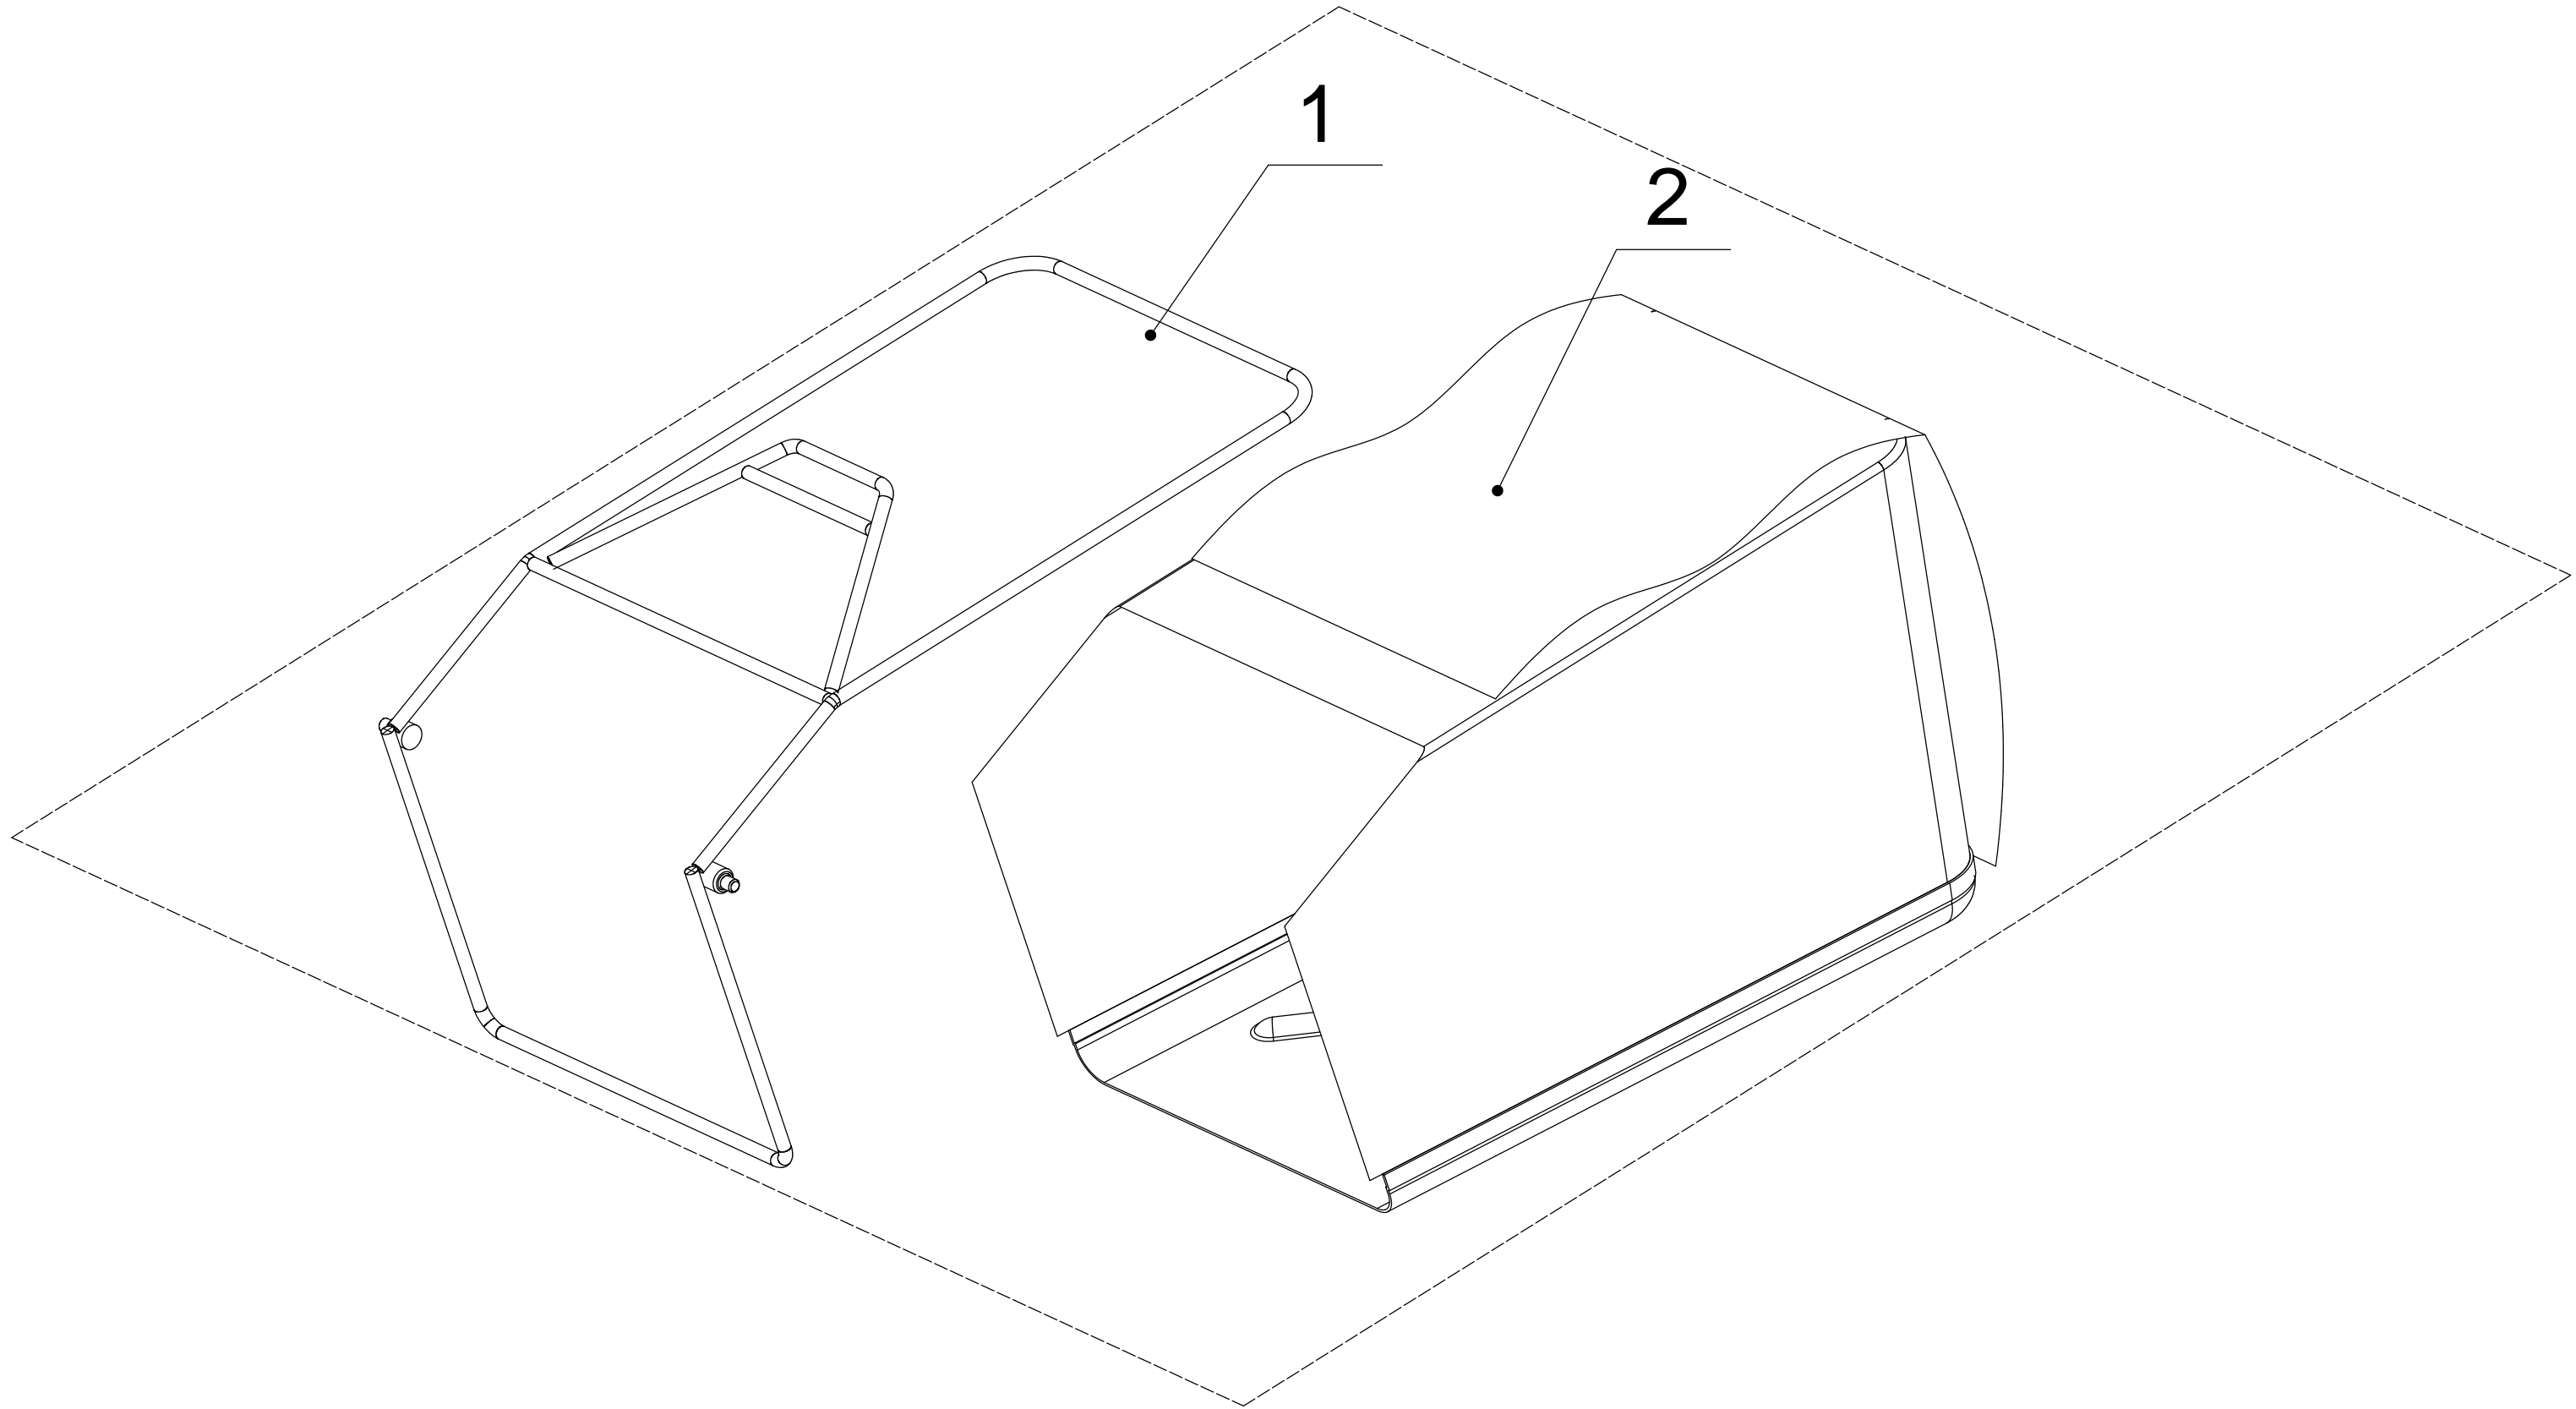

7 Grass Catcher

7			
Order	Part number	Name_English	Quantity
1	U455-00108	Grass Catcher Frame	1
2	U455-00121	Grass Bag	1