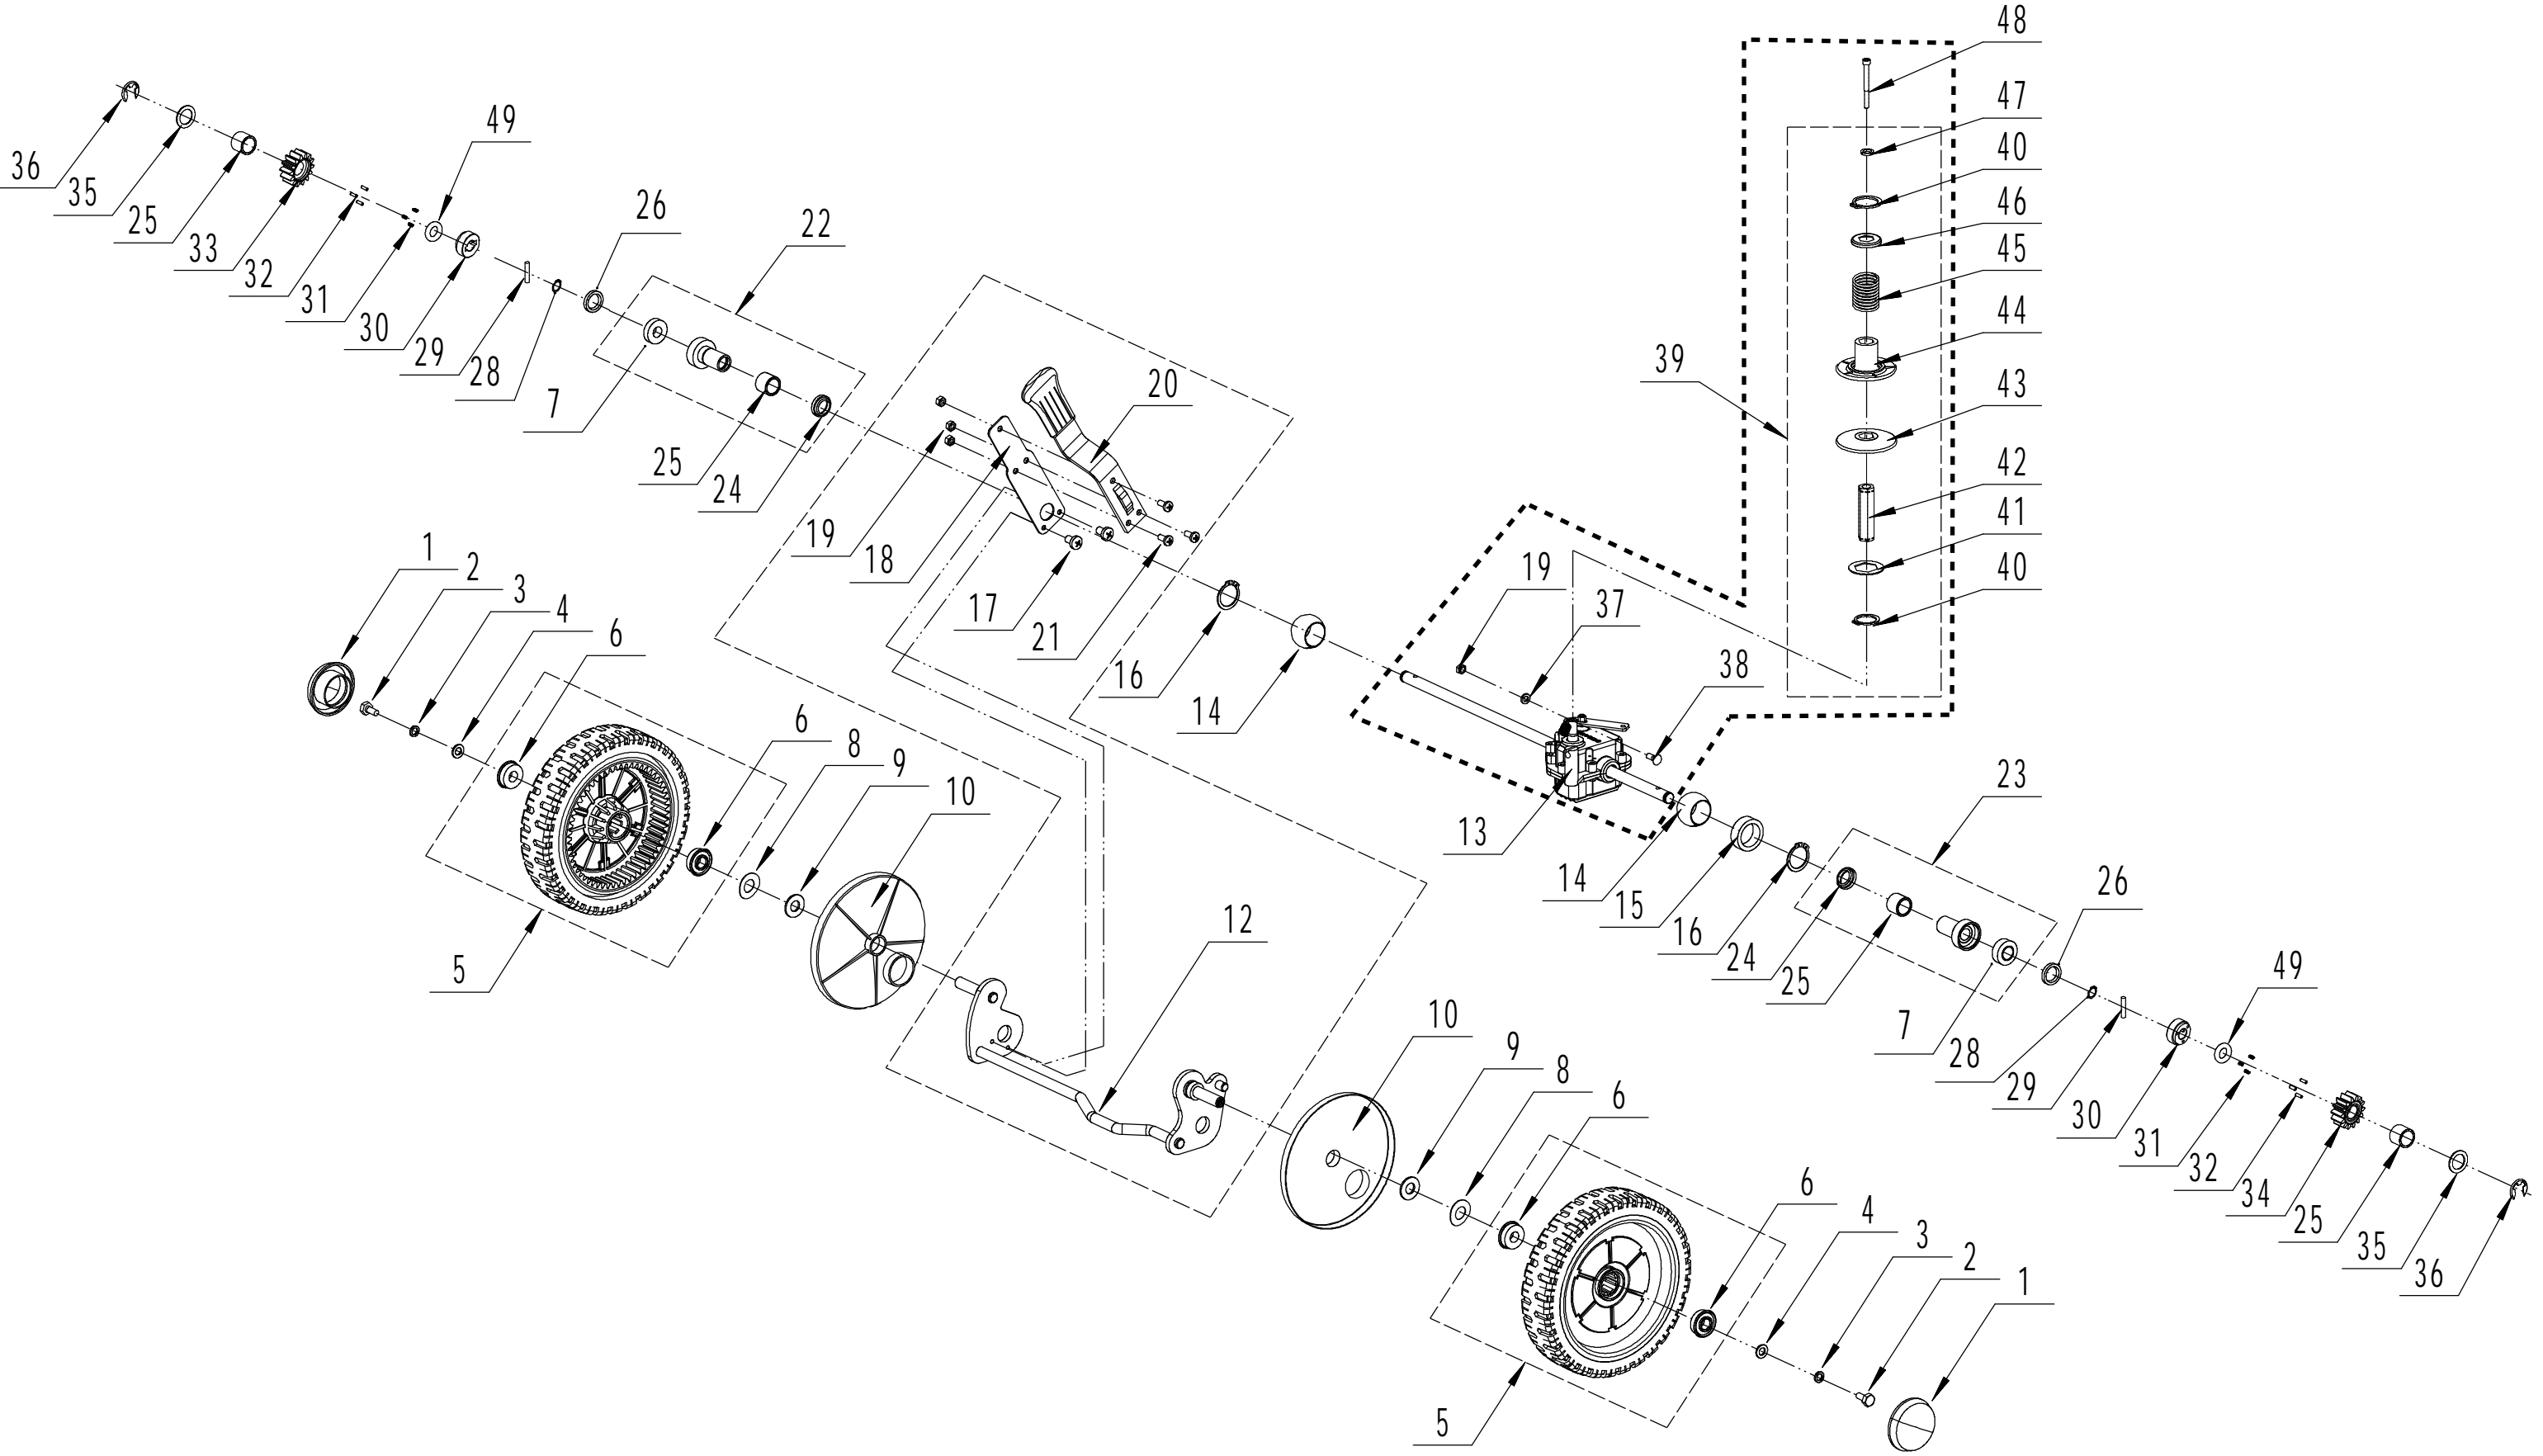

5 Rear axle

5			
Order	Part number	Name_English	Quantity
1	U455-00114	Wheel Cap	2
2	U455-00052	Bolt - M8x15	2
3	U455-00053	Spring Washer - M8	2
4	U455-00061	Flat Washer - M8	2
5	U455-00062	Wheel	2
6	U455-00056	Bearing	6
7	U456-00006	Bearing	2
8	U455-00057	Spacer	2
9	U455-00058	Axis Washer	2
10	U455-00063	Anti-Dust Shield	2
12	U455-00064	Rear Axle	1
13	U455-00116	Gearbox Assembly	1
14	U455-00066	Nylon Spherical Bearing	2
15	U455-00067	Rear Axle Partition	1
16	U455-00068	Check Ring For Shaft	2
17	U456-00007	Screw - M5x8	2
18	U455-00070	Spring Of Adjustment Lever	1
19	U455-00013	Lock Nut - M6	3
20	U455-00071	Adjustment Lever	1
21	U456-00008	Bolt - M6x14	3
22	U455-00073	Left Bearing Sheath Assembly	1
23	U455-00074	Right Bearing Sheath Assembly	1
24	U455-00075	Dustproof Ring	2
25	U455-00076	Bearing	4
26	U456-00009	Spacer	2
28	U455-00077	Check Ring For Shaft	2
29	U455-00078	Pin For Ratchet	2
30	U455-00079	Ratchet	2
31	U455-00080	Spring	6
32	U455-00081	Pin	6
33	U455-00082	Right Drive Pinion	1
34	U455-00083	Left Drive Pinion	1
35	U455-00084	Anti-friction Mat	2
36	U455-00085	Check Ring - M9	2
37	U455-00054	Flat Washer - M6	1
38	U455-00018	Square Neck Bolt - M6x14	1
39	U506-00020	Transmission Assembly	1
40	U506-00021	Check Ring For Shaft	2
41	U506-00022	Inner Hex Washer	1
42	U506-00023	Hex Adaptor	1
43	U506-00024	Lower Pulley Disc	1
44	U506-00025	Active Pulley Disc	1